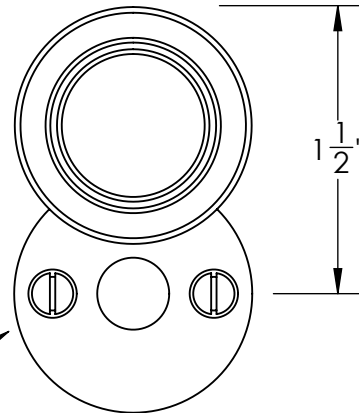

42765

#5 Screws

42766

#5 Screws

Merit Metal Products Inc.
242 Valley Road
Warrington, PA 18976
P 215-343-2500 F 215-343-4839

The information contained in this drawing is the sole intellectual property of Merit Metal Products. Any reproduction in part or as a whole without the written permission of Merit Metal Products is prohibited.

Unless Otherwise Specified:

Dimensions are in inches

All dimensions are from edge, theoretical sharp corner, or hole center.

	NAME	DATE
Drawn:	JHR	1/20/15

Comments:

TITLE: **Warrington Collection
Emergency Key Escutcheon
with Swivel Cover**