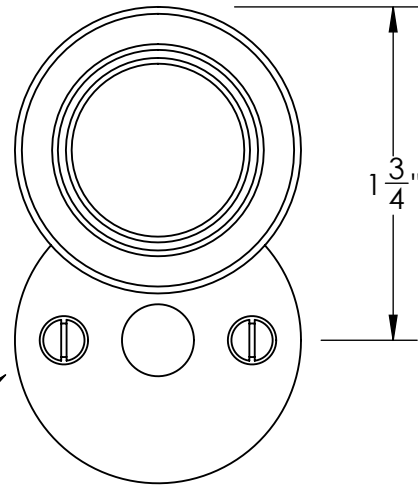

42765

#5 Screws

42766

#5 Screws

Merit Metal Products Inc.
242 Valley Road
Warrington, PA 18976
P 215-343-2500 F 215-343-4839

The information contained in this drawing is the sole intellectual property of Merit Metal Products. Any reproduction in part or as a whole without the written permission of Merit Metal Products is prohibited.

Unless Otherwise Specified:

Dimensions are in inches

All dimensions are from edge, theoretical sharp corner, or hole center.

	NAME	DATE
Drawn:	JHR	1/20/15

Comments:

TITLE: **Warrington Collection
Emergency Key Escutcheon
with Swivel Cover**