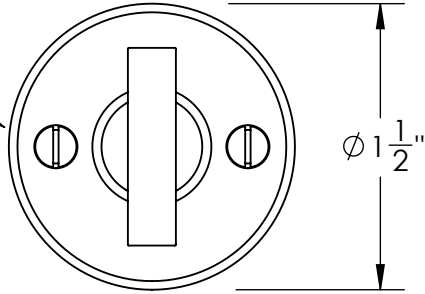

42756

#4 Screws

42757

#4 Screws

EST. 1876

Merit Metal Products Inc.
242 Valley Road
Warrington, PA 18976
P 215-343-2500 F 215-343-4839

The information contained in this drawing is the sole intellectual property of Merit Metal Products. Any reproduction in part or as a whole without the written permission of Merit Metal Products is prohibited.

Unless Otherwise Specified:

Dimensions are in inches

All dimensions are from edge, theoretical sharp corner, or hole center.

	NAME	DATE
Drawn:	JHR	1/20/15

Comments:

TITLE: **Warrington Collection
Modern Thumbturn
with 3/16" Spindle**

PART. NO.
42756 & 42757