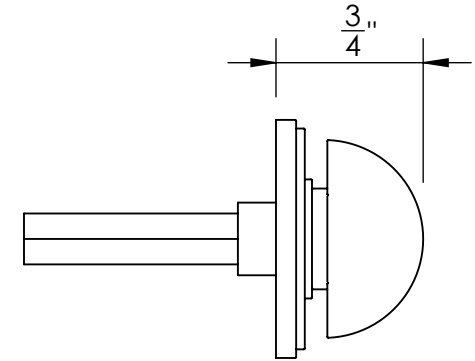

EST. 1876

Merit Metal Products Inc.
242 Valley Road
Warrington, PA 18976
P 215-343-2500 F 215-343-4839

The information contained in this drawing is the sole intellectual property of Merit Metal Products. Any reproduction in part or as a whole without the written permission of Merit Metal Products is prohibited.

Unless Otherwise Specified:

Dimensions are in inches

All dimensions are from edge, theoretical sharp corner, or hole center.

	NAME	DATE
Drawn:	JHR	1/20/15

Comments:

TITLE: **Warrington Collection
Modern Thumbturn
with 3/16" Spindle**

PART. NO.
42756 & 42757