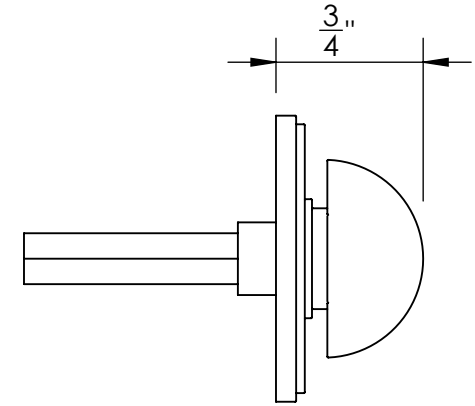

42756

#4 Screws

42757

#4 Screws

EST. 1876

Merit Metal Products Inc.  
242 Valley Road  
Warrington, PA 18976  
P 215-343-2500 F 215-343-4839

The information contained in this drawing is the sole intellectual property of Merit Metal Products. Any reproduction in part or as a whole without the written permission of Merit Metal Products is prohibited.

Unless Otherwise Specified:

Dimensions are in inches

All dimensions are from edge, theoretical sharp corner, or hole center.

	NAME	DATE
Drawn:	JHR	1/20/15

Comments:

TITLE: **Warrington Collection  
Modern Thumbturn  
with 3/16" Spindle**

PART. NO.  
**42756 & 42757**