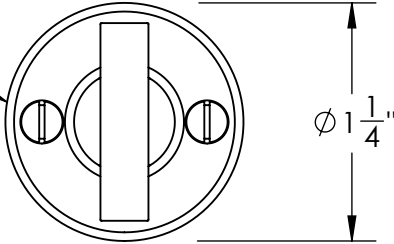

EST. 1876

Merit Metal Products Inc.
242 Valley Road
Warrington, PA 18976
P 215-343-2500 F 215-343-4839

The information contained in this drawing is the sole intellectual property of Merit Metal Products. Any reproduction in part or as a whole without the written permission of Merit Metal Products is prohibited.

Unless Otherwise Specified:

Dimensions are in inches

All dimensions are from edge, theoretical sharp corner, or hole center.

	NAME	DATE
Drawn:	JHR	1/20/15

Comments:

TITLE: **Warrington Collection
Modern Thumbturn
with 3/16" Spindle**

PART. NO.
42756 & 42757