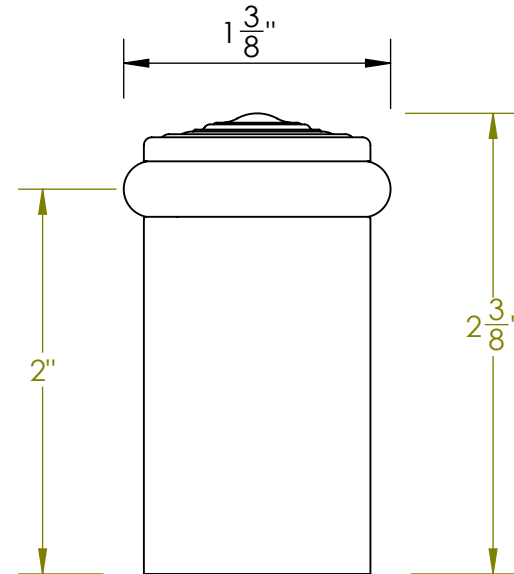

426FDSM-2

Merit Metal Products Inc.
242 Valley Road
Warrington, PA 18976
P 215-343-2500 F 215-343-4839

The information contained in this drawing is the sole intellectual property of Merit Metal Products. Any reproduction in part or as a whole without the written permission of Merit Metal Products is prohibited.

Unless Otherwise Specified:

Dimensions are in inches

All dimensions are from edge, theoretical sharp corner, or hole center.

	NAME	DATE
Drawn:	JHR	1/20/15
Comments:		

TITLE:	Warrington Collection Door Stop
PART. NO.	426FDSM-1 & 426FDSM-2