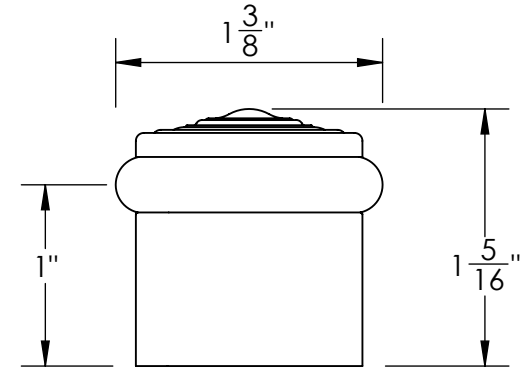

426FDSM-1

Merit Metal Products Inc.
242 Valley Road
Warrington, PA 18976
P 215-343-2500 F 215-343-4839

The information contained in this drawing is the sole intellectual property of Merit Metal Products. Any reproduction in part or as a whole without the written permission of Merit Metal Products is prohibited.

Unless Otherwise Specified:

Dimensions are in inches

All dimensions are from edge, theoretical sharp corner, or hole center.

	NAME	DATE
Drawn:	JHR	1/20/15
Comments:		

TITLE:	Warrington Collection Door Stop
PART. NO.	426FDSM-1 & 426FDSM-2