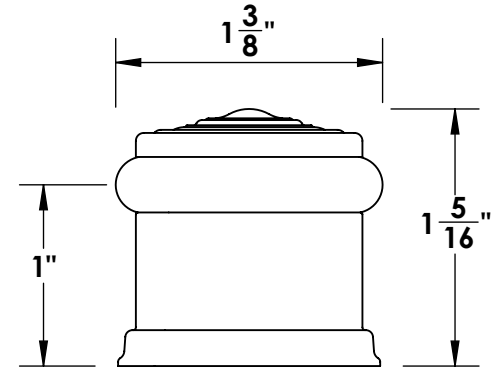

426FDS-1

426FDS-2

Merit Metal Products Inc.
242 Valley Road
Warrington, PA 18976
P 215-343-2500 F 215-343-4839

The information contained in this drawing is the sole intellectual property of Merit Metal Products. Any reproduction in part or as a whole without the written permission of Merit Metal Products is prohibited.

Unless Otherwise Specified:

Dimensions are in inches

All dimensions are from edge, theoretical sharp corner, or hole center.

	NAME	DATE
Drawn:	JHR	1/20/15

Comments:

TITLE:
**Warrington Collection
Door Stop**

PART. NO.
426FDS-1 & 426FDS-2