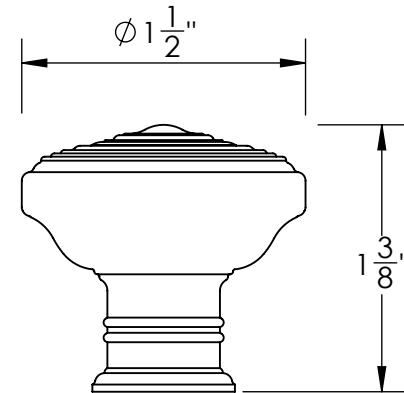

42670-1.5

Merit Metal Products Inc.
242 Valley Road
Warrington, PA 18976
P 215-343-2500 F 215-343-4839

The information contained in this drawing is the sole intellectual property of Merit Metal Products. Any reproduction in part or as a whole without the written permission of Merit Metal Products is prohibited.

Unless Otherwise Specified:

Dimensions are in inches

All dimensions are from edge, theoretical sharp corner, or hole center.

	NAME	DATE
Drawn:	JHR	1/20/15

Comments:

TITLE:

**Warrington Collection
Cabinet Knob**

PART. NO.

**42670-.75   42670-1
42670-1.25   42670-1.5**