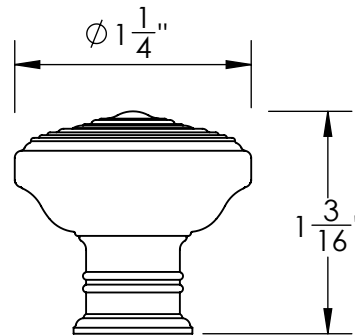

42670-1.25