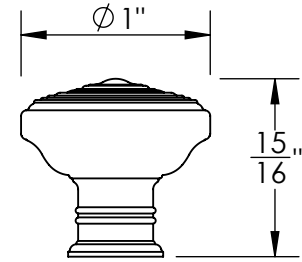

42670-1

Merit Metal Products Inc.
242 Valley Road
Warrington, PA 18976
P 215-343-2500 F 215-343-4839

The information contained in this drawing is the sole intellectual property of Merit Metal Products. Any reproduction in part or as a whole without the written permission of Merit Metal Products is prohibited.

Unless Otherwise Specified:

Dimensions are in inches

All dimensions are from edge, theoretical sharp corner, or hole center.

	NAME	DATE
Drawn:	JHR	1/20/15

Comments:

TITLE:

**Warrington Collection
Cabinet Knob**

PART. NO.

**42670-.75   42670-1
42670-1.25   42670-1.5**