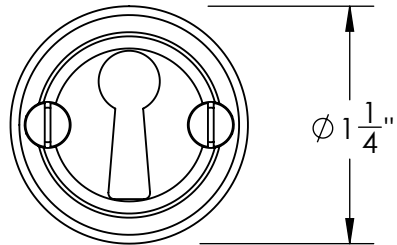

Merit Metal Products Inc.
242 Valley Road
Warrington, PA 18976
P 215-343-2500 F 215-343-4839

The information contained in this drawing is the sole intellectual property of Merit Metal Products. Any reproduction in part or as a whole without the written permission of Merit Metal Products is prohibited.

Unless Otherwise Specified:

Dimensions are in inches

All dimensions are from edge, theoretical sharp corner, or hole center.

	NAME	DATE
Drawn:	JHR	1/20/15

Comments:

TITLE:
**Warrington Collection
Bit Key Escutcheon**

PART. NO.
42668 & 42669