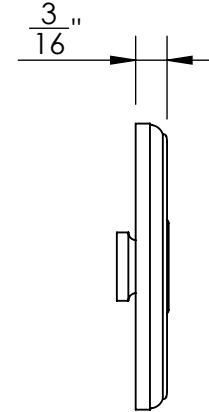

42660

#5 Screws

42661

#5 Screws

Merit Metal Products Inc.
242 Valley Road
Warrington, PA 18976
P 215-343-2500 F 215-343-4839

The information contained in this drawing is the sole intellectual property of Merit Metal Products. Any reproduction in part or as a whole without the written permission of Merit Metal Products is prohibited.

Unless Otherwise Specified:

Dimensions are in inches

All dimensions are from edge, theoretical sharp corner, or hole center.

	NAME	DATE
Drawn:	JHR	1/20/15

Comments:

TITLE: **Warrington Collection
Emergency Key
Escutcheon with Plug**

PART. NO.

42660 & 42661