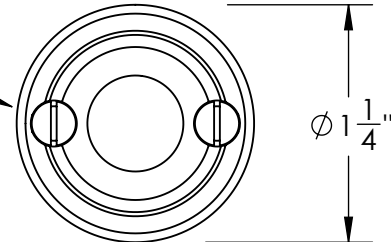

42660

#5 Screws

42661

#5 Screws

Merit Metal Products Inc.
242 Valley Road
Warrington, PA 18976
P 215-343-2500 F 215-343-4839

The information contained in this drawing is the sole intellectual property of Merit Metal Products. Any reproduction in part or as a whole without the written permission of Merit Metal Products is prohibited.

Unless Otherwise Specified:

Dimensions are in inches

All dimensions are from edge, theoretical sharp corner, or hole center.

	NAME	DATE
Drawn:	JHR	1/20/15

Comments:

TITLE: **Warrington Collection
Emergency Key
Escutcheon with Plug**

PART. NO.

42660 & 42661