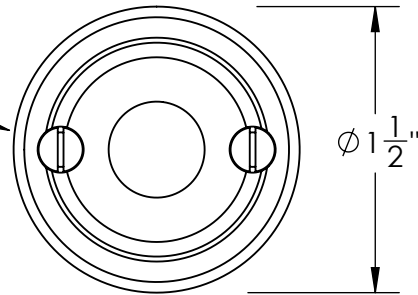

42660

#5 Screws

42661

#5 Screws

Merit Metal Products Inc.
242 Valley Road
Warrington, PA 18976
P 215-343-2500 F 215-343-4839

The information contained in this drawing is the sole intellectual property of Merit Metal Products. Any reproduction in part or as a whole without the written permission of Merit Metal Products is prohibited.

Unless Otherwise Specified:

Dimensions are in inches

All dimensions are from edge, theoretical sharp corner, or hole center.

	NAME	DATE
Drawn:	JHR	1/20/15

Comments:

TITLE: **Warrington Collection
Emergency Key
Escutcheon with Plug**

PART. NO.

42660 & 42661