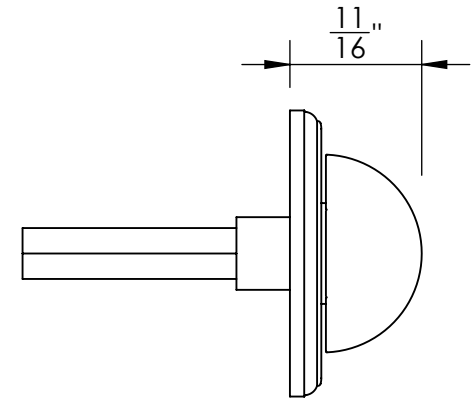

42656

#5 Screws

42657

#5 Screws

Merit Metal Products Inc.  
242 Valley Road  
Warrington, PA 18976  
P 215-343-2500 F 215-343-4839

The information contained in this drawing is the sole intellectual property of Merit Metal Products. Any reproduction in part or as a whole without the written permission of Merit Metal Products is prohibited.

Unless Otherwise Specified:  
Dimensions are in inches  
All dimensions are from edge, theoretical sharp corner, or hole center.

	NAME	DATE
Drawn:	JHR	1/20/15
Comments:		

TITLE: **Warrington Collection  
Modern Thumbturn  
with 3/16" Spindle**

PART. NO.  
**42656 & 42657**