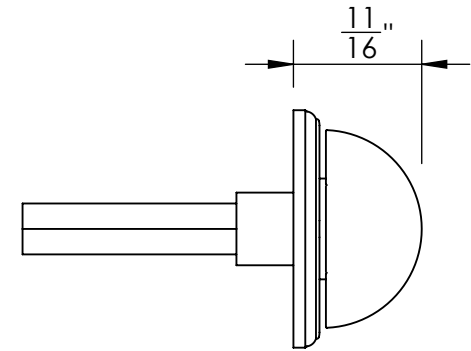

Merit Metal Products Inc.
242 Valley Road
Warrington, PA 18976
P 215-343-2500 F 215-343-4839

The information contained in this drawing is the sole intellectual property of Merit Metal Products. Any reproduction in part or as a whole without the written permission of Merit Metal Products is prohibited.

Unless Otherwise Specified:
Dimensions are in inches
All dimensions are from edge, theoretical sharp corner, or hole center.

	NAME	DATE
Drawn:	JHR	1/20/15
Comments:		

TITLE: **Warrington Collection
Modern Thumbturn
with 3/16" Spindle**

PART. NO.
42656 & 42657