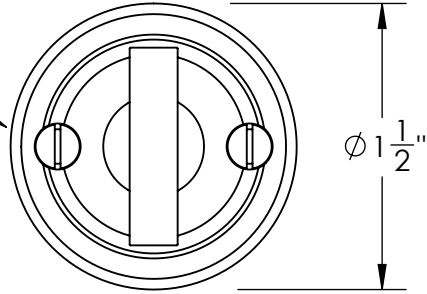

42656

#5 Screws

42657

#5 Screws

Merit Metal Products Inc.
242 Valley Road
Warrington, PA 18976
P 215-343-2500 F 215-343-4839

The information contained in this drawing is the sole intellectual property of Merit Metal Products. Any reproduction in part or as a whole without the written permission of Merit Metal Products is prohibited.

Unless Otherwise Specified:
Dimensions are in inches
All dimensions are from edge, theoretical sharp corner, or hole center.

	NAME	DATE
Drawn:	JHR	1/20/15
Comments:		

TITLE: **Warrington Collection
Modern Thumbturn
with 3/16" Spindle**

PART. NO.
42656 & 42657