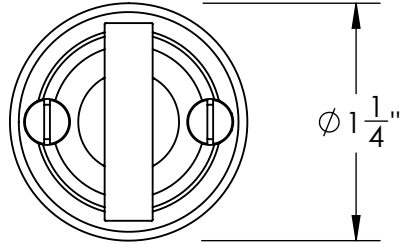

Merit Metal Products Inc.
242 Valley Road
Warrington, PA 18976
P 215-343-2500 F 215-343-4839

The information contained in this drawing is the sole intellectual property of Merit Metal Products. Any reproduction in part or as a whole without the written permission of Merit Metal Products is prohibited.

Unless Otherwise Specified:
Dimensions are in inches
All dimensions are from edge, theoretical sharp corner, or hole center.

	NAME	DATE
Drawn:	JHR	1/20/15
Comments:		

TITLE: **Warrington Collection
Modern Thumbturn
with 3/16" Spindle**

PART. NO.
42656 & 42657