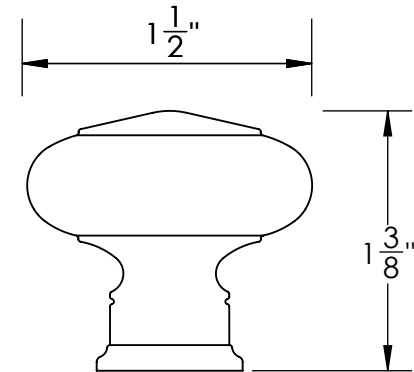

42570-1.5

Merit Metal Products Inc.
242 Valley Road
Warrington, PA 18976
P 215-343-2500 F 215-343-4839

The information contained in this drawing is the sole intellectual property of Merit Metal Products. Any reproduction in part or as a whole without the written permission of Merit Metal Products is prohibited.

Unless Otherwise Specified:

Dimensions are in inches

All dimensions are from edge, theoretical sharp corner, or hole center.

	NAME	DATE
Drawn:	JHR	1/20/15

Comments:

TITLE:
**Warrington Collection
Cabinet Knob**

PART. NO.
**42570-.75   42570-1
42570-1.25   42570-1.5**