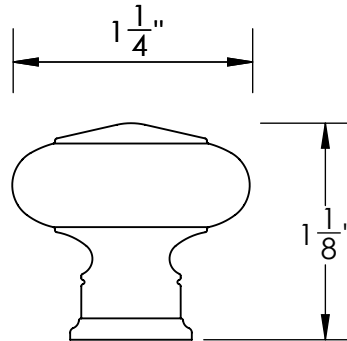

42570-1.25