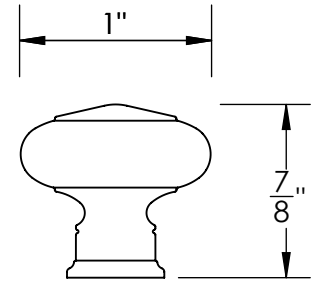

42570-1

Merit Metal Products Inc.
242 Valley Road
Warrington, PA 18976
P 215-343-2500 F 215-343-4839

The information contained in this drawing is the sole intellectual property of Merit Metal Products. Any reproduction in part or as a whole without the written permission of Merit Metal Products is prohibited.

Unless Otherwise Specified:

Dimensions are in inches

All dimensions are from edge, theoretical sharp corner, or hole center.

	NAME	DATE
Drawn:	JHR	1/20/15

Comments:

TITLE:
**Warrington Collection
Cabinet Knob**

PART. NO.
**42570-.75   42570-1
42570-1.25   42570-1.5**