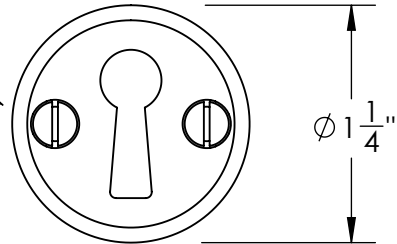

42568

#5 Screws

42569

#5 Screws

Merit Metal Products Inc.
242 Valley Road
Warrington, PA 18976
P 215-343-2500 F 215-343-4839

The information contained in this drawing is the sole intellectual property of Merit Metal Products. Any reproduction in part or as a whole without the written permission of Merit Metal Products is prohibited.

Unless Otherwise Specified:

Dimensions are in inches

All dimensions are from edge, theoretical sharp corner, or hole center.

	NAME	DATE
Drawn:	JHR	1/20/15

Comments:

TITLE:
**Warrington Collection
Bit Key Escutcheon**

PART. NO.
42568 & 42569