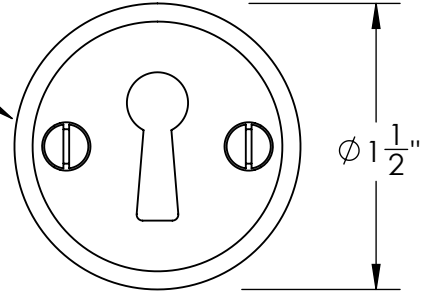

42568

#5 Screws

42569

#5 Screws

Merit Metal Products Inc.
242 Valley Road
Warrington, PA 18976
P 215-343-2500 F 215-343-4839

The information contained in this drawing is the sole intellectual property of Merit Metal Products. Any reproduction in part or as a whole without the written permission of Merit Metal Products is prohibited.

Unless Otherwise Specified:

Dimensions are in inches

All dimensions are from edge, theoretical sharp corner, or hole center.

	NAME	DATE
Drawn:	JHR	1/20/15

Comments:

TITLE:
**Warrington Collection
Bit Key Escutcheon**

PART. NO.
42568 & 42569