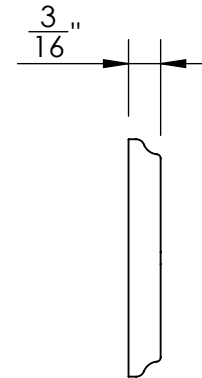

42568

#5 Screws

42569

#5 Screws

Merit Metal Products Inc.
242 Valley Road
Warrington, PA 18976
P 215-343-2500 F 215-343-4839

The information contained in this drawing is the sole intellectual property of Merit Metal Products. Any reproduction in part or as a whole without the written permission of Merit Metal Products is prohibited.

Unless Otherwise Specified:

Dimensions are in inches

All dimensions are from edge, theoretical sharp corner, or hole center.

	NAME	DATE
Drawn:	JHR	1/20/15

Comments:

TITLE:
**Warrington Collection
Bit Key Escutcheon**

PART. NO.
42568 & 42569