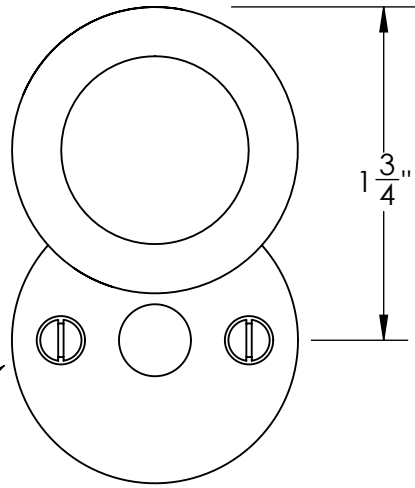

42565

#5 Screws

42566

#5 Screws

Merit Metal Products Inc.
242 Valley Road
Warrington, PA 18976
P 215-343-2500 F 215-343-4839

The information contained in this drawing is the sole intellectual property of Merit Metal Products. Any reproduction in part or as a whole without the written permission of Merit Metal Products is prohibited.

Unless Otherwise Specified:

Dimensions are in inches

All dimensions are from edge, theoretical sharp corner, or hole center.

	NAME	DATE
Drawn:	JHR	1/20/15

Comments:

TITLE: **Warrington Collection
Emergency Key Escutcheon
with Swivel Cover**

PART. NO.

42565 & 42566