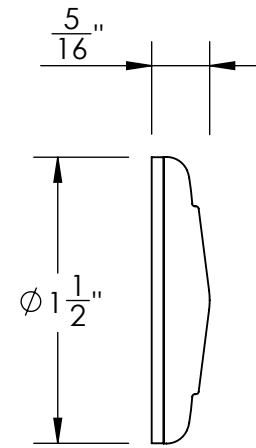

42565

#5 Screws

42566

#5 Screws

Merit Metal Products Inc.
242 Valley Road
Warrington, PA 18976
P 215-343-2500 F 215-343-4839

The information contained in this drawing is the sole intellectual property of Merit Metal Products. Any reproduction in part or as a whole without the written permission of Merit Metal Products is prohibited.

Unless Otherwise Specified:

Dimensions are in inches

All dimensions are from edge, theoretical sharp corner, or hole center.

	NAME	DATE
Drawn:	JHR	1/20/15

Comments:

TITLE: **Warrington Collection
Emergency Key Escutcheon
with Swivel Cover**

PART. NO.

42565 & 42566