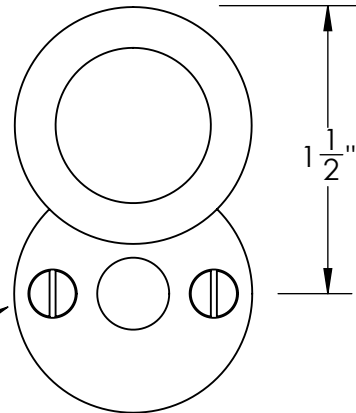

Merit Metal Products Inc.
242 Valley Road
Warrington, PA 18976
P 215-343-2500 F 215-343-4839

The information contained in this drawing is the sole intellectual property of Merit Metal Products. Any reproduction in part or as a whole without the written permission of Merit Metal Products is prohibited.

Unless Otherwise Specified:

Dimensions are in inches

All dimensions are from edge, theoretical sharp corner, or hole center.

	NAME	DATE
Drawn:	JHR	1/20/15

Comments:

TITLE: **Warrington Collection
Emergency Key Escutcheon
with Swivel Cover**

PART. NO.

42565 & 42566