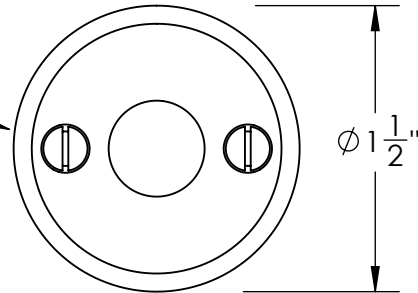

42560

#5 Screws

42561

#5 Screws

Merit Metal Products Inc.
242 Valley Road
Warrington, PA 18976
P 215-343-2500 F 215-343-4839

The information contained in this drawing is the sole intellectual property of Merit Metal Products. Any reproduction in part or as a whole without the written permission of Merit Metal Products is prohibited.

Unless Otherwise Specified:

Dimensions are in inches

All dimensions are from edge, theoretical sharp corner, or hole center.

	NAME	DATE
Drawn:	JHR	1/20/15

Comments:

TITLE: **Warrington Collection
Emergency Key
Escutcheon with Plug**

PART. NO.

42560 & 42561