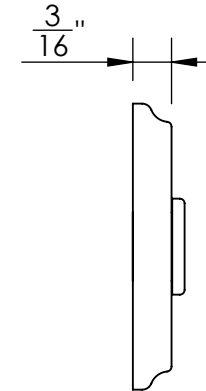

42560

#5 Screws

42561

#5 Screws

Merit Metal Products Inc.  
242 Valley Road  
Warrington, PA 18976  
P 215-343-2500 F 215-343-4839

The information contained in this drawing is the sole intellectual property of Merit Metal Products. Any reproduction in part or as a whole without the written permission of Merit Metal Products is prohibited.

Unless Otherwise Specified:

Dimensions are in inches

All dimensions are from edge, theoretical sharp corner, or hole center.

	NAME	DATE
Drawn:	JHR	1/20/15

Comments:

TITLE: **Warrington Collection  
Emergency Key  
Escutcheon with Plug**

PART. NO.

**42560 & 42561**