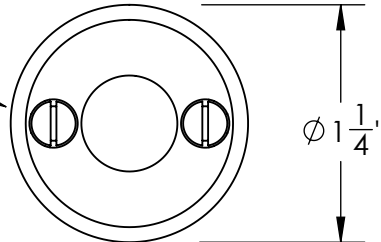

42560

#5 Screws

42561

#5 Screws

Merit Metal Products Inc.
242 Valley Road
Warrington, PA 18976
P 215-343-2500 F 215-343-4839

The information contained in this drawing is the sole intellectual property of Merit Metal Products. Any reproduction in part or as a whole without the written permission of Merit Metal Products is prohibited.

Unless Otherwise Specified:

Dimensions are in inches

All dimensions are from edge, theoretical sharp corner, or hole center.

	NAME	DATE
Drawn:	JHR	1/20/15

Comments:

TITLE: **Warrington Collection
Emergency Key
Escutcheon with Plug**

PART. NO.

42560 & 42561