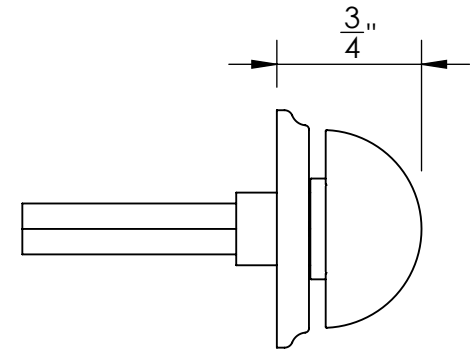

42556

#5 Screws

Ø 1 1/2"

13. / 16

42557

#5 Screws

Ø 1 1/4"

3. / 4

Unless Otherwise Specified:

Dimensions are in inches

All dimensions are from edge, theoretical sharp corner, or hole center.

	NAME	DATE
Drawn:	JHR	1/20/15

Comments:

TITLE: **Warrington Collection  
Modern Thumbturn  
with 3/16" Spindle**