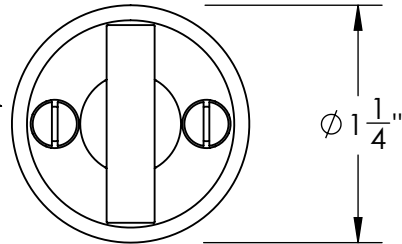

42556

#5 Screws

Ø 1 1/2"

13. / 16

42557

#5 Screws

Ø 1 1/4"

3. / 4

Unless Otherwise Specified:

Dimensions are in inches

All dimensions are from edge, theoretical sharp corner, or hole center.

	NAME	DATE
Drawn:	JHR	1/20/15

Comments:

TITLE: **Warrington Collection  
Modern Thumbturn  
with 3/16" Spindle**