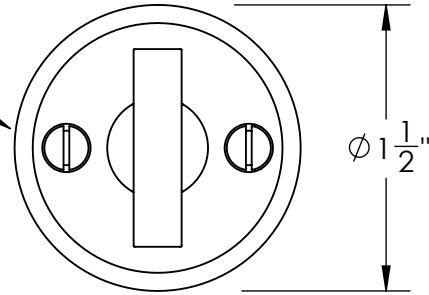

42556

#5 Screws

Ø 1 1/2"

13. / 16

42557

#5 Screws

Ø 1 1/4"

3. / 4

Unless Otherwise Specified:

Dimensions are in inches

All dimensions are from edge, theoretical sharp corner, or hole center.

	NAME	DATE
Drawn:	JHR	1/20/15

Comments:

TITLE: **Warrington Collection  
Modern Thumbturn  
with 3/16" Spindle**