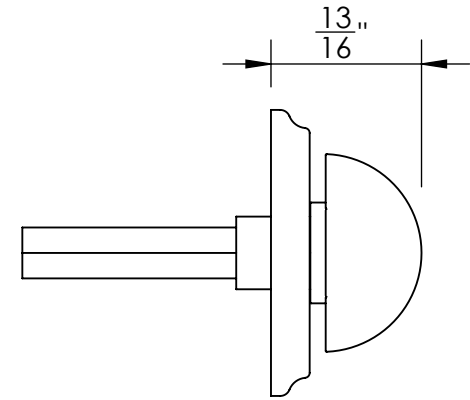

42556

#5 Screws

Ø 1 1/2"

13. / 16

42557

#5 Screws

Ø 1 1/4"

3. / 4

Unless Otherwise Specified:

Dimensions are in inches

All dimensions are from edge, theoretical sharp corner, or hole center.

	NAME	DATE
Drawn:	JHR	1/20/15

Comments:

TITLE: **Warrington Collection  
Modern Thumbturn  
with 3/16" Spindle**

PART. NO.  
**42556 & 42557**