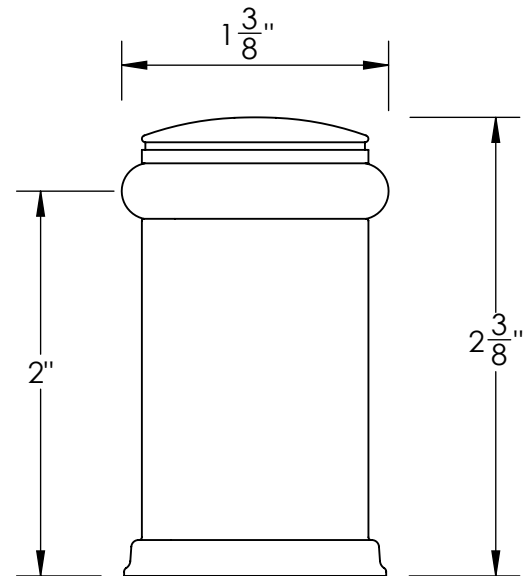

424FDS-1

424FDS-2

Merit Metal Products Inc.
242 Valley Road
Warrington, PA 18976
P 215-343-2500 F 215-343-4839

The information contained in this drawing is the sole intellectual property of Merit Metal Products. Any reproduction in part or as a whole without the written permission of Merit Metal Products is prohibited.

Unless Otherwise Specified:

Dimensions are in inches

All dimensions are from edge, theoretical sharp corner, or hole center.

	NAME	DATE
Drawn:	JHR	1/20/15

Comments:

TITLE:
Warrington Collection Door Stop

PART. NO.
424FDS-1 & 424FDS-2