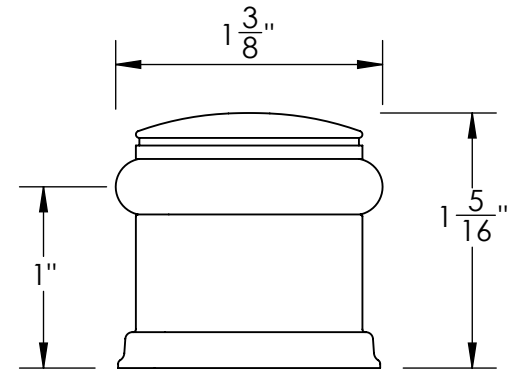

424FDS-1

424FDS-2

Merit Metal Products Inc.
242 Valley Road
Warrington, PA 18976
P 215-343-2500 F 215-343-4839

The information contained in this drawing is the sole intellectual property of Merit Metal Products. Any reproduction in part or as a whole without the written permission of Merit Metal Products is prohibited.

Unless Otherwise Specified:

Dimensions are in inches

All dimensions are from edge, theoretical sharp corner, or hole center.

	NAME	DATE
Drawn:	JHR	1/20/15

Comments:

TITLE:
Warrington Collection Door Stop

PART. NO.
424FDS-1 & 424FDS-2