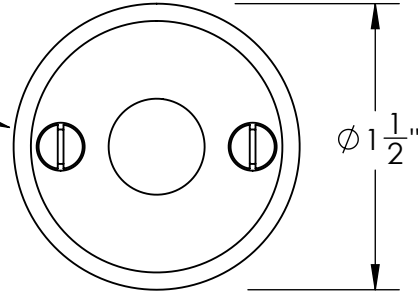

42460

#5 Screws

42461

#5 Screws

Merit Metal Products Inc.
242 Valley Road
Warrington, PA 18976
P 215-343-2500 F 215-343-4839

The information contained in this drawing is the sole intellectual property of Merit Metal Products. Any reproduction in part or as a whole without the written permission of Merit Metal Products is prohibited.

Unless Otherwise Specified:

Dimensions are in inches

All dimensions are from edge, theoretical sharp corner, or hole center.

	NAME	DATE
Drawn:	JHR	1/20/15

Comments:

TITLE: **Warrington Collection
Emergency Key
Escutcheon with Plug**

PART. NO.
42460 & 42461