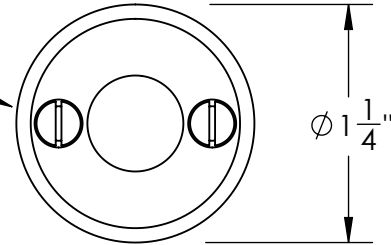

42460

#5 Screws

42461

#5 Screws

Merit Metal Products Inc.
242 Valley Road
Warrington, PA 18976
P 215-343-2500 F 215-343-4839

The information contained in this drawing is the sole intellectual property of Merit Metal Products. Any reproduction in part or as a whole without the written permission of Merit Metal Products is prohibited.

Unless Otherwise Specified:

Dimensions are in inches

All dimensions are from edge, theoretical sharp corner, or hole center.

	NAME	DATE
Drawn:	JHR	1/20/15

Comments:

TITLE: **Warrington Collection
Emergency Key
Escutcheon with Plug**

PART. NO.
42460 & 42461