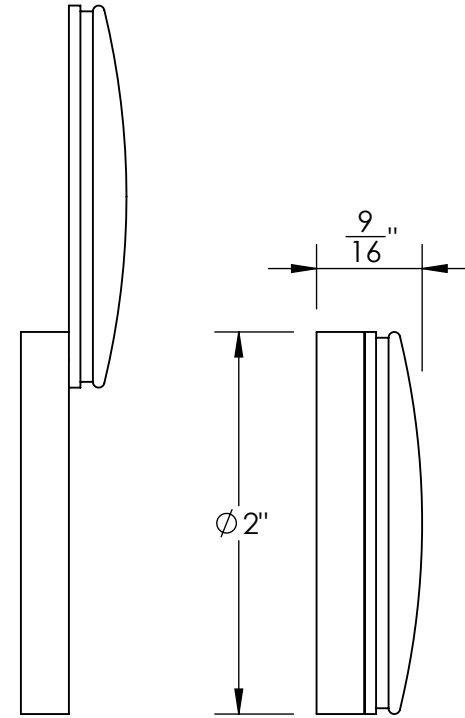

#5 Screws

Ø 2"

$\frac{9}{16}$ "

Merit Metal Products Inc.
242 Valley Road
Warrington, PA 18976
P 215-343-2500 F 215-343-4839

The information contained in this drawing is the sole intellectual property of Merit Metal Products. Any reproduction in part or as a whole without the written permission of Merit Metal Products is prohibited.

Unless Otherwise Specified:
Dimensions are in inches
All dimensions are from edge, theoretical sharp corner, or hole center.

	NAME	DATE
Drawn:	JHR	1/20/15

Comments:

TITLE:
**Warrington Collection
Cylinder Swivel Cover**

PART. NO.
42458