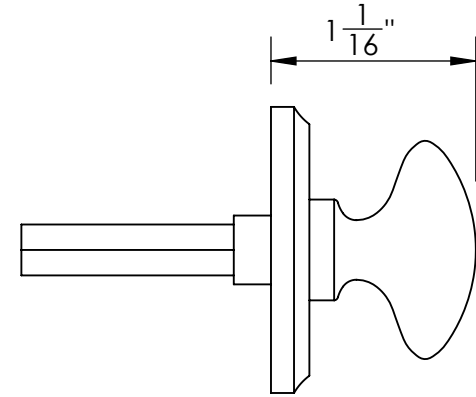

42452

#5 Screws

42453

#5 Screws

Merit Metal Products Inc.  
242 Valley Road  
Warrington, PA 18976  
P 215-343-2500 F 215-343-4839

The information contained in this drawing is the sole intellectual property of Merit Metal Products. Any reproduction in part or as a whole without the written permission of Merit Metal Products is prohibited.

Unless Otherwise Specified:

Dimensions are in inches

All dimensions are from edge, theoretical sharp corner, or hole center.

	NAME	DATE
Drawn:	JHR	1/20/15

Comments:

TITLE: **Warrington Collection  
Oval Thumbturn  
with 3/16" Spindle**

PART. NO.  
**42452 & 42453**