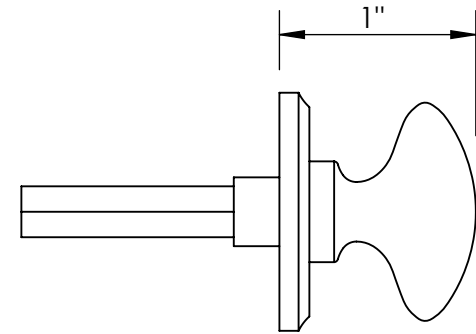

42452

#5 Screws

42453

#5 Screws

Merit Metal Products Inc.
242 Valley Road
Warrington, PA 18976
P 215-343-2500 F 215-343-4839

The information contained in this drawing is the sole intellectual property of Merit Metal Products. Any reproduction in part or as a whole without the written permission of Merit Metal Products is prohibited.

Unless Otherwise Specified:

Dimensions are in inches

All dimensions are from edge, theoretical sharp corner, or hole center.

	NAME	DATE
Drawn:	JHR	1/20/15

Comments:

TITLE: **Warrington Collection
Oval Thumbturn
with 3/16" Spindle**

PART. NO.
42452 & 42453