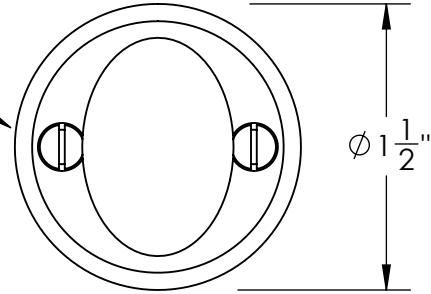

42452

#5 Screws

42453

#5 Screws

Merit Metal Products Inc.
242 Valley Road
Warrington, PA 18976
P 215-343-2500 F 215-343-4839

The information contained in this drawing is the sole intellectual property of Merit Metal Products. Any reproduction in part or as a whole without the written permission of Merit Metal Products is prohibited.

Unless Otherwise Specified:

Dimensions are in inches

All dimensions are from edge, theoretical sharp corner, or hole center.

	NAME	DATE
Drawn:	JHR	1/20/15

Comments:

TITLE: **Warrington Collection
Oval Thumbturn
with 3/16" Spindle**

PART. NO.
42452 & 42453