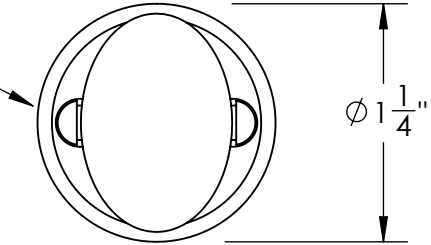

42452

#5 Screws

42453

#5 Screws

Merit Metal Products Inc.
242 Valley Road
Warrington, PA 18976
P 215-343-2500 F 215-343-4839

The information contained in this drawing is the sole intellectual property of Merit Metal Products. Any reproduction in part or as a whole without the written permission of Merit Metal Products is prohibited.

Unless Otherwise Specified:

Dimensions are in inches

All dimensions are from edge, theoretical sharp corner, or hole center.

	NAME	DATE
Drawn:	JHR	1/20/15

Comments:

TITLE: **Warrington Collection
Oval Thumbturn
with 3/16" Spindle**

PART. NO.
42452 & 42453