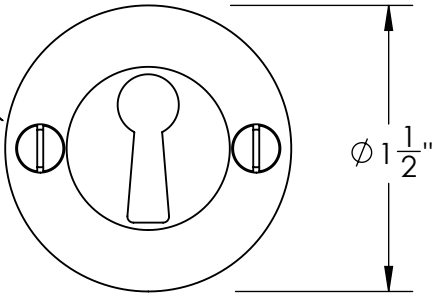

42368

#5 Screws

42369

#5 Screws

Merit Metal Products Inc.
242 Valley Road
Warrington, PA 18976
P 215-343-2500 F 215-343-4839

The information contained in this drawing is the sole intellectual property of Merit Metal Products. Any reproduction in part or as a whole without the written permission of Merit Metal Products is prohibited.

Unless Otherwise Specified:

Dimensions are in inches

All dimensions are from edge, theoretical sharp corner, or hole center.

	NAME	DATE
Drawn:	JHR	1/20/15

Comments:

TITLE:
**Warrington Collection
Bit Key Escutcheon**

PART. NO.
42368 & 42369