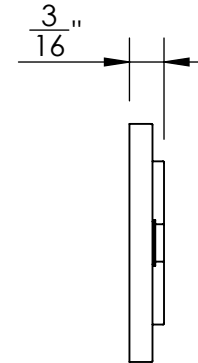

42368

#5 Screws

42369

#5 Screws

Merit Metal Products Inc.
242 Valley Road
Warrington, PA 18976
P 215-343-2500 F 215-343-4839

The information contained in this drawing is the sole intellectual property of Merit Metal Products. Any reproduction in part or as a whole without the written permission of Merit Metal Products is prohibited.

Unless Otherwise Specified:

Dimensions are in inches

All dimensions are from edge, theoretical sharp corner, or hole center.

	NAME	DATE
Drawn:	JHR	1/20/15

Comments:

TITLE:
**Warrington Collection
Bit Key Escutcheon**

PART. NO.
42368 & 42369