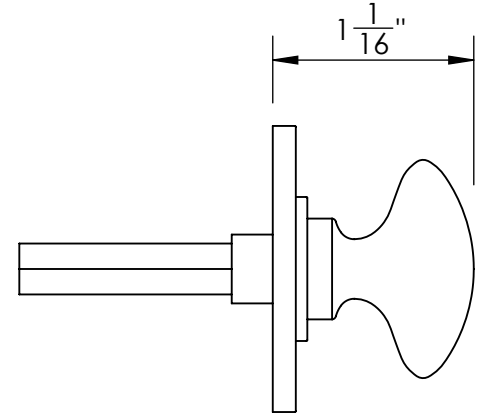

42352

42353

EST. 1876
Merit Metal Products Inc.
242 Valley Road
Warrington, PA 18976
P 215-343-2500 F 215-343-4839

The information contained in this drawing is the sole intellectual property of Merit Metal Products. Any reproduction in part or as a whole without the written permission of Merit Metal Products is prohibited.

Unless Otherwise Specified:
Dimensions are in inches
All dimensions are from edge, theoretical sharp corner, or hole center.

	NAME	DATE
Drawn:	JHR	1/20/15
Comments:		

TITLE:	Warrington Collection Oval Thumbturn with 3/16" Spindle
PART. NO.	42352 & 42353