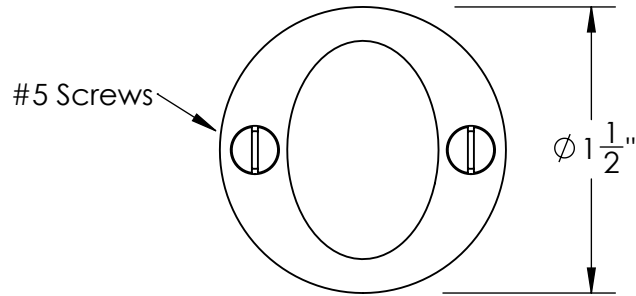

42352

42353

EST. 1876
Merit Metal Products Inc.
242 Valley Road
Warrington, PA 18976
P 215-343-2500 F 215-343-4839

The information contained in this drawing is the sole intellectual property of Merit Metal Products. Any reproduction in part or as a whole without the written permission of Merit Metal Products is prohibited.

Unless Otherwise Specified:
Dimensions are in inches
All dimensions are from edge, theoretical sharp corner, or hole center.

	NAME	DATE
Drawn:	JHR	1/20/15
Comments:		

TITLE:	Warrington Collection Oval Thumbturn with 3/16" Spindle
PART. NO.	42352 & 42353