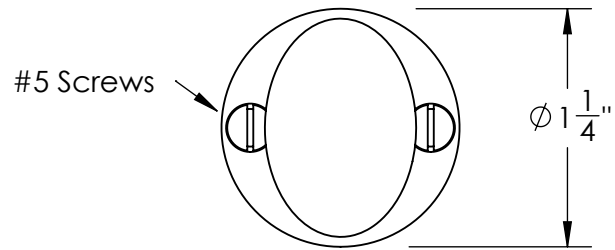

42352

42353

EST. 1876
Merit Metal Products Inc.
242 Valley Road
Warrington, PA 18976
P 215-343-2500 F 215-343-4839

The information contained in this drawing is the sole intellectual property of Merit Metal Products. Any reproduction in part or as a whole without the written permission of Merit Metal Products is prohibited.

Unless Otherwise Specified:
Dimensions are in inches
All dimensions are from edge, theoretical sharp corner, or hole center.

	NAME	DATE
Drawn:	JHR	1/20/15
Comments:		

TITLE:	Warrington Collection Oval Thumbturn with 3/16" Spindle
PART. NO.	42352 & 42353