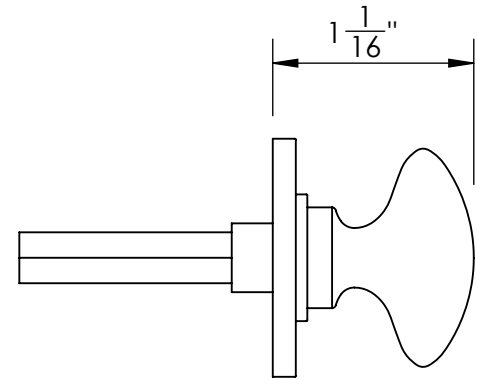

42352

42353

EST. 1876
Merit Metal Products Inc.
242 Valley Road
Warrington, PA 18976
P 215-343-2500 F 215-343-4839

The information contained in this drawing is the sole intellectual property of Merit Metal Products. Any reproduction in part or as a whole without the written permission of Merit Metal Products is prohibited.

Unless Otherwise Specified:
Dimensions are in inches
All dimensions are from edge, theoretical sharp corner, or hole center.

	NAME	DATE
Drawn:	JHR	1/20/15
Comments:		

TITLE:	Warrington Collection Oval Thumbturn with 3/16" Spindle
PART. NO.	42352 & 42353