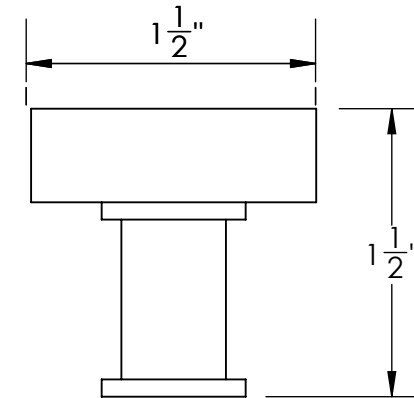

42270-1.5

Merit Metal Products Inc.
242 Valley Road
Warrington, PA 18976
P 215-343-2500 F 215-343-4839

The information contained in this drawing is the sole intellectual property of Merit Metal Products. Any reproduction in part or as a whole without the written permission of Merit Metal Products is prohibited.

Unless Otherwise Specified:

Dimensions are in inches

All dimensions are from edge, theoretical sharp corner, or hole center.

	NAME	DATE
Drawn:	JHR	1/20/15
Comments:		

TITLE:
**Warrington Collection
Cabinet Knob**

PART. NO.
**42270-.75   42270-1
42270-1.25   42270-1.5**