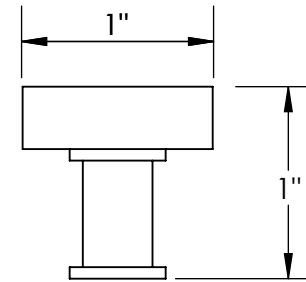

42270-1

Merit Metal Products Inc.
242 Valley Road
Warrington, PA 18976
P 215-343-2500 F 215-343-4839

The information contained in this drawing is the sole intellectual property of Merit Metal Products. Any reproduction in part or as a whole without the written permission of Merit Metal Products is prohibited.

Unless Otherwise Specified:

Dimensions are in inches

All dimensions are from edge, theoretical sharp corner, or hole center.

	NAME	DATE
Drawn:	JHR	1/20/15
Comments:		

TITLE:
**Warrington Collection
Cabinet Knob**

PART. NO.
**42270-.75   42270-1
42270-1.25   42270-1.5**