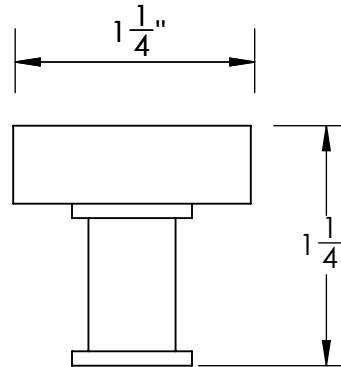

42270-1.25