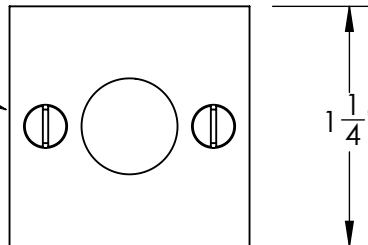

42261

#4 Screws

Merit Metal Products Inc.
242 Valley Road
Warrington, PA 18976
P 215-343-2500 F 215-343-4839

The information contained in this drawing is the sole intellectual property of Merit Metal Products. Any reproduction in part or as a whole without the written permission of Merit Metal Products is prohibited.

Unless Otherwise Specified:
Dimensions are in inches
All dimensions are from edge, theoretical sharp corner, or hole center.

	NAME	DATE
Drawn:	JHR	1/20/15
Comments:		

TITLE: **Warrington Collection
Emergency Key
Escutcheon with Plug**

PART. NO.
42261