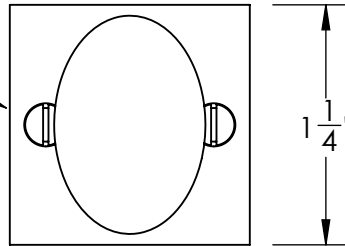

Merit Metal Products Inc.
252 Valley Road
Warrington, PA 18976
P 215-353-2500 F 215-353-5839

The information contained in this drawing is the sole intellectual property of Merit Metal Products. Any reproduction in part or as a whole without the written permission of Merit Metal Products is prohibited.

Unless Otherwise Specified:

Dimensions are in inches

All dimensions are from edge, theoretical sharp corner, or hole center.

	NAME	DATE
Drawn:	JHR	1/20/15

Comments:

TITLE: **Warrington Collection
Oval Thumbturn
with 3/16" Spindle**

PART. NO.
42253