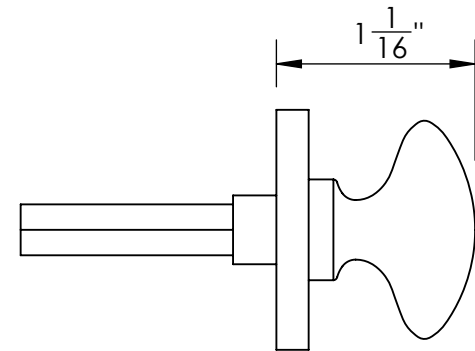

Merit Metal Products Inc.
252 Valley Road
Warrington, PA 18976
P 215-353-2500 F 215-353-5839

The information contained in this drawing is the sole intellectual property of Merit Metal Products. Any reproduction in part or as a whole without the written permission of Merit Metal Products is prohibited.

Unless Otherwise Specified:

Dimensions are in inches

All dimensions are from edge, theoretical sharp corner, or hole center.

	NAME	DATE
Drawn:	JHR	1/20/15

Comments:

TITLE: **Warrington Collection
Oval Thumbturn
with 3/16" Spindle**

PART. NO.
42253