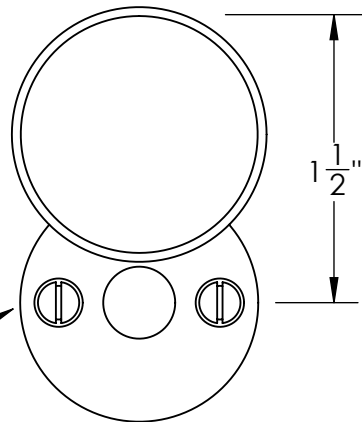

Merit Metal Products Inc.
242 Valley Road
Warrington, PA 18976
P 215-343-2500 F 215-343-4839

The information contained in this drawing is the sole intellectual property of Merit Metal Products. Any reproduction in part or as a whole without the written permission of Merit Metal Products is prohibited.

Unless Otherwise Specified:

Dimensions are in inches

All dimensions are from edge, theoretical sharp corner, or hole center.

	NAME	DATE
Drawn:	JHR	1/20/15

Comments:

TITLE: **Warrington Collection
Emergency Key Escutcheon
with Swivel Cover**

PART. NO.

42165 & 42166