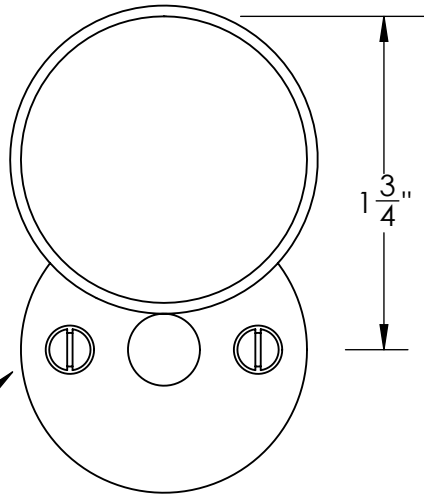

42165

#5 Screws

42166

#5 Screws

Merit Metal Products Inc.
242 Valley Road
Warrington, PA 18976
P 215-343-2500 F 215-343-4839

The information contained in this drawing is the sole intellectual property of Merit Metal Products. Any reproduction in part or as a whole without the written permission of Merit Metal Products is prohibited.

Unless Otherwise Specified:

Dimensions are in inches

All dimensions are from edge, theoretical sharp corner, or hole center.

	NAME	DATE
Drawn:	JHR	1/20/15

Comments:

TITLE: **Warrington Collection
Emergency Key Escutcheon
with Swivel Cover**

PART. NO.

42165 & 42166