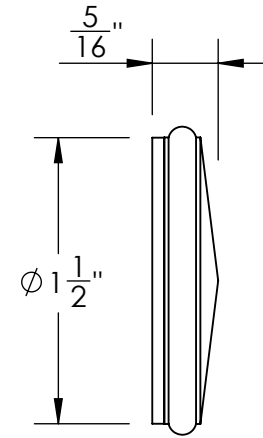

42165

#5 Screws

42166

#5 Screws

Merit Metal Products Inc.
242 Valley Road
Warrington, PA 18976
P 215-343-2500 F 215-343-4839

The information contained in this drawing is the sole intellectual property of Merit Metal Products. Any reproduction in part or as a whole without the written permission of Merit Metal Products is prohibited.

Unless Otherwise Specified:

Dimensions are in inches

All dimensions are from edge, theoretical sharp corner, or hole center.

	NAME	DATE
Drawn:	JHR	1/20/15

Comments:

TITLE: **Warrington Collection
Emergency Key Escutcheon
with Swivel Cover**

PART. NO.

42165 & 42166