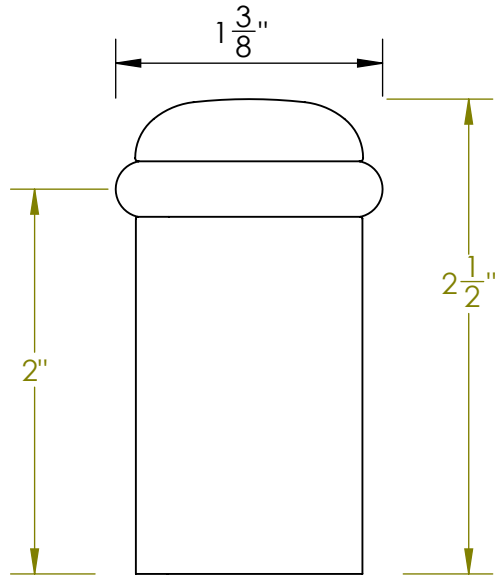

420FDSM-2

Merit Metal Products Inc.
242 Valley Road
Warrington, PA 18976
P 215-343-2500 F 215-343-4839

The information contained in this drawing is the sole intellectual property of Merit Metal Products. Any reproduction in part or as a whole without the written permission of Merit Metal Products is prohibited.

Unless Otherwise Specified:

Dimensions are in inches

All dimensions are from edge, theoretical sharp corner, or hole center.

	NAME	DATE
Drawn:	JHR	1/20/15

Comments:

TITLE:

**Warrington Collection
Door Stop**

PART. NO.

420FDSM-1 & 420FDSM-2