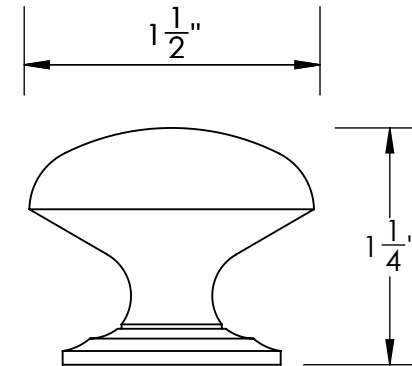

42070-1.5

Merit Metal Products Inc.
242 Valley Road
Warrington, PA 18976
P 215-343-2500 F 215-343-4839

The information contained in this drawing is the sole intellectual property of Merit Metal Products. Any reproduction in part or as a whole without the written permission of Merit Metal Products is prohibited.

Unless Otherwise Specified:

Dimensions are in inches

All dimensions are from edge, theoretical sharp corner, or hole center.

	NAME	DATE
Drawn:	JHR	1/20/15

Comments:

TITLE:
**Warrington Collection
Cabinet Knob**

PART. NO.
**42070-.75   42070-1
42070-1.25   42070-1.5**