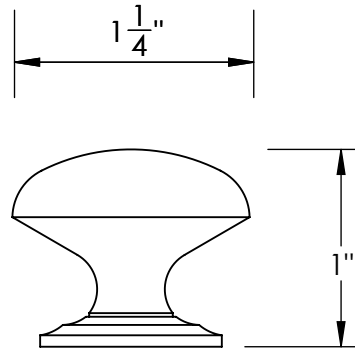

42070-1.25