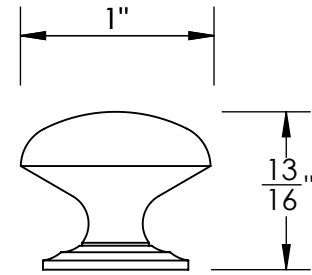

42070-1

Merit Metal Products Inc.
242 Valley Road
Warrington, PA 18976
P 215-343-2500 F 215-343-4839

The information contained in this drawing is the sole intellectual property of Merit Metal Products. Any reproduction in part or as a whole without the written permission of Merit Metal Products is prohibited.

Unless Otherwise Specified:

Dimensions are in inches

All dimensions are from edge, theoretical sharp corner, or hole center.

	NAME	DATE
Drawn:	JHR	1/20/15

Comments:

TITLE:
**Warrington Collection
Cabinet Knob**

PART. NO.
**42070-.75   42070-1
42070-1.25   42070-1.5**