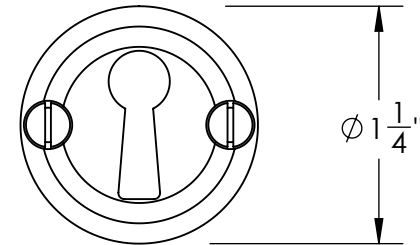

42068

#5 Screws

Ø 1 1/2"

3/16"

42069

#5 Screws

Ø 1 1/4"

3/16"

Unless Otherwise Specified:

Dimensions are in inches

All dimensions are from edge, theoretical sharp corner, or hole center.

	NAME	DATE
Drawn:	JHR	1/20/15

Comments:

TITLE:
**Warrington Collection
Bit Key Escutcheon**