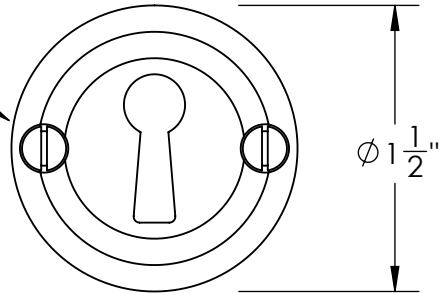

42068

#5 Screws

Ø 1 1/2"

3/16"

42069

#5 Screws

Ø 1 1/4"

3/16"

Unless Otherwise Specified:

Dimensions are in inches

All dimensions are from edge, theoretical sharp corner, or hole center.

	NAME	DATE
Drawn:	JHR	1/20/15

Comments:

TITLE:
**Warrington Collection
Bit Key Escutcheon**