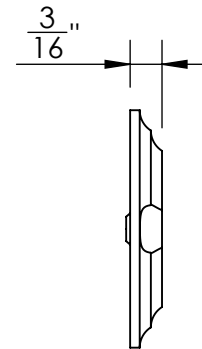

42068

#5 Screws

Ø 1 1/2"

3/16"

42069

#5 Screws

Ø 1 1/4"

3/16"

Unless Otherwise Specified:

Dimensions are in inches

All dimensions are from edge, theoretical sharp corner, or hole center.

	NAME	DATE
Drawn:	JHR	1/20/15

Comments:

TITLE:
**Warrington Collection
Bit Key Escutcheon**