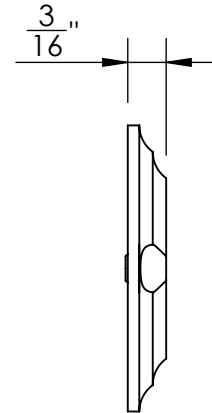

42068

#5 Screws

Ø 1 1/2"

3/16"

42069

#5 Screws

Ø 1 1/4"

3/16"

Unless Otherwise Specified:

Dimensions are in inches

All dimensions are from edge, theoretical sharp corner, or hole center.

	NAME	DATE
Drawn:	JHR	1/20/15

Comments:

TITLE:
**Warrington Collection
Bit Key Escutcheon**

PART. NO.
42068 & 42069