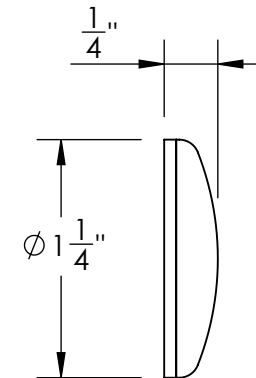

42065

#5 Screws

1 3/4"

5/16"

Ø 1 1/2"

42066

#5 Screws

1 1/2"

1/4"

Ø 1 1/4"

Merit Metal Products Inc.
242 Valley Road
Warrington, PA 18976
P 215-343-2500 F 215-343-4839

The information contained in this drawing is the sole intellectual property of Merit Metal Products. Any reproduction in part or as a whole without the written permission of Merit Metal Products is prohibited.

Unless Otherwise Specified:

Dimensions are in inches

All dimensions are from edge, theoretical sharp corner, or hole center.

	NAME	DATE
Drawn:	JHR	1/20/15

Comments:

TITLE: **Warrington Collection
Emergency Key Escutcheon
with Swivel Cover**