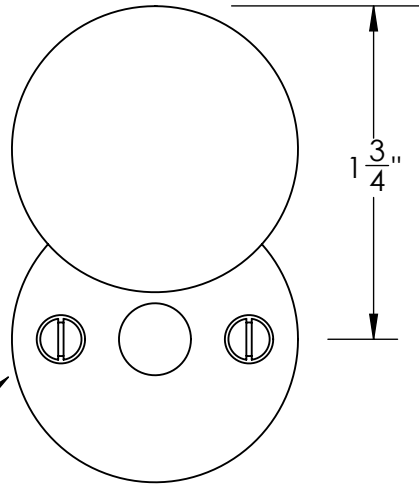

42065

#5 Screws

1 3/4"

5/16"

Ø 1 1/2"

42066

#5 Screws

1 1/2"

1/4"

Ø 1 1/4"

Merit Metal Products Inc.
242 Valley Road
Warrington, PA 18976
P 215-343-2500 F 215-343-4839

The information contained in this drawing is the sole intellectual property of Merit Metal Products. Any reproduction in part or as a whole without the written permission of Merit Metal Products is prohibited.

Unless Otherwise Specified:

Dimensions are in inches

All dimensions are from edge, theoretical sharp corner, or hole center.

	NAME	DATE
Drawn:	JHR	1/20/15

Comments:

TITLE: **Warrington Collection
Emergency Key Escutcheon
with Swivel Cover**