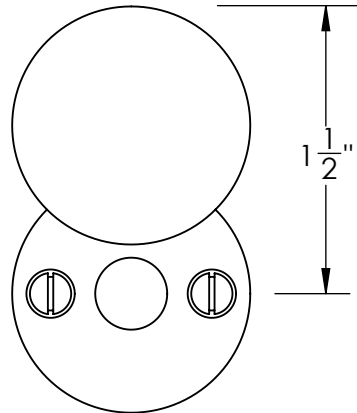

42065

#5 Screws

1 3/4"

5/16"

Ø 1 1/2"

42066

#5 Screws

1 1/2"

Unless Otherwise Specified:

Dimensions are in inches

All dimensions are from edge, theoretical sharp corner, or hole center.

	NAME	DATE
Drawn:	JHR	1/20/15

Comments:

TITLE: **Warrington Collection
Emergency Key Escutcheon
with Swivel Cover**