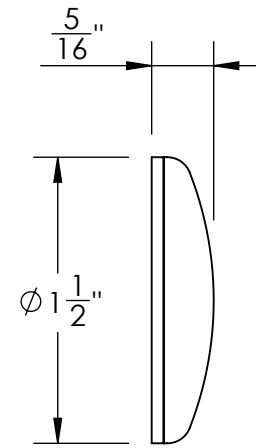

42065

#5 Screws

1 3/4"

5/16"

Ø 1 1/2"

42066

#5 Screws

1 1/2"

1/4"

Ø 1 1/4"

Merit Metal Products Inc.
242 Valley Road
Warrington, PA 18976
P 215-343-2500 F 215-343-4839

The information contained in this drawing is the sole intellectual property of Merit Metal Products. Any reproduction in part or as a whole without the written permission of Merit Metal Products is prohibited.

Unless Otherwise Specified:

Dimensions are in inches

All dimensions are from edge, theoretical sharp corner, or hole center.

	NAME	DATE
Drawn:	JHR	1/20/15

Comments:

TITLE: **Warrington Collection
Emergency Key Escutcheon
with Swivel Cover**