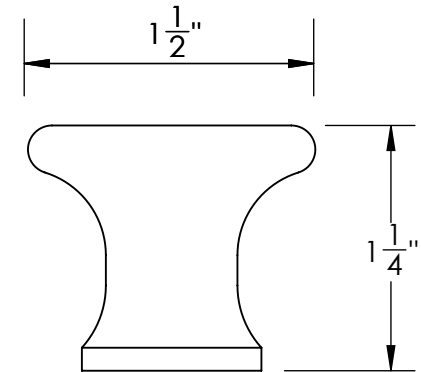

41970-1.5

Merit Metal Products Inc.
242 Valley Road
Warrington, PA 18976
P 215-343-2500 F 215-343-4839

The information contained in this drawing is the sole intellectual property of Merit Metal Products. Any reproduction in part or as a whole without the written permission of Merit Metal Products is prohibited.

Unless Otherwise Specified:

Dimensions are in inches

All dimensions are from edge, theoretical sharp corner, or hole center.

	NAME	DATE
Drawn:	JHR	1/20/15

Comments:

TITLE:
**Warrington Collection
Cabinet Knob**

PART. NO.
**41970-.75   41970-1
41970-1.25   41970-1.5**