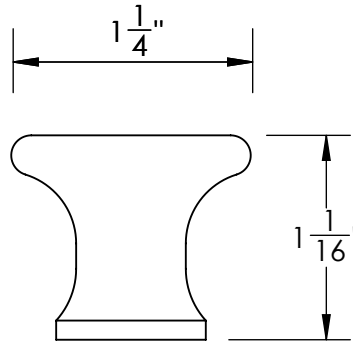

41970-1.25