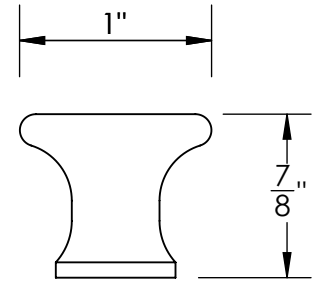

41970-1

Merit Metal Products Inc.
242 Valley Road
Warrington, PA 18976
P 215-343-2500 F 215-343-4839

The information contained in this drawing is the sole intellectual property of Merit Metal Products. Any reproduction in part or as a whole without the written permission of Merit Metal Products is prohibited.

Unless Otherwise Specified:

Dimensions are in inches

All dimensions are from edge, theoretical sharp corner, or hole center.

	NAME	DATE
Drawn:	JHR	1/20/15

Comments:

TITLE:
**Warrington Collection
Cabinet Knob**

PART. NO.
**41970-.75   41970-1
41970-1.25   41970-1.5**