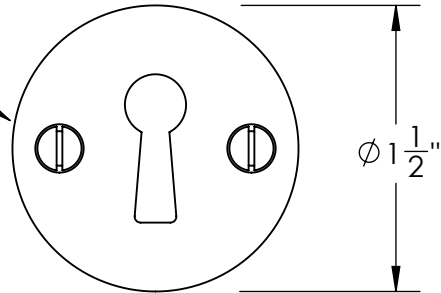

41968

#5 Screws

41969

#5 Screws

Merit Metal Products Inc.
242 Valley Road
Warrington, PA 18976
P 215-343-2500 F 215-343-4839

The information contained in this drawing is the sole intellectual property of Merit Metal Products. Any reproduction in part or as a whole without the written permission of Merit Metal Products is prohibited.

Unless Otherwise Specified:

Dimensions are in inches

All dimensions are from edge, theoretical sharp corner, or hole center.

	NAME	DATE
Drawn:	JHR	1/20/15

Comments:

TITLE:

**Warrington Collection
Bit Key Escutcheon**

PART. NO.

41968 & 41969