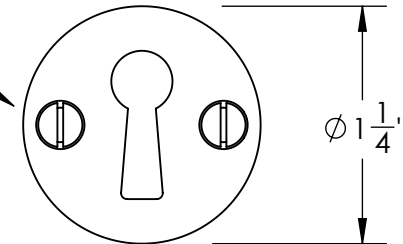

41968

#5 Screws

41969

#5 Screws

Merit Metal Products Inc.
242 Valley Road
Warrington, PA 18976
P 215-343-2500 F 215-343-4839

The information contained in this drawing is the sole intellectual property of Merit Metal Products. Any reproduction in part or as a whole without the written permission of Merit Metal Products is prohibited.

Unless Otherwise Specified:

Dimensions are in inches

All dimensions are from edge, theoretical sharp corner, or hole center.

	NAME	DATE
Drawn:	JHR	1/20/15

Comments:

TITLE:

**Warrington Collection
Bit Key Escutcheon**

PART. NO.

41968 & 41969