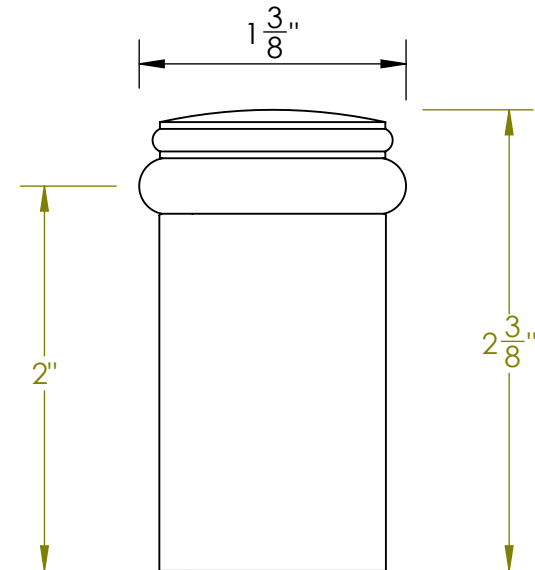

418FDSM-1

418FDSM-2

Merit Metal Products Inc.
242 Valley Road
Warrington, PA 18976
P 215-343-2500 F 215-343-4839

The information contained in this drawing is the sole intellectual property of Merit Metal Products. Any reproduction in part or as a whole without the written permission of Merit Metal Products is prohibited.

Unless Otherwise Specified:

Dimensions are in inches

All dimensions are from edge, theoretical sharp corner, or hole center.

	NAME	DATE
Drawn:	JHR	1/20/15

Comments:

TITLE:
Warrington Collection Door Stop

PART. NO.
418FDSM-1 & 418FDSM-2