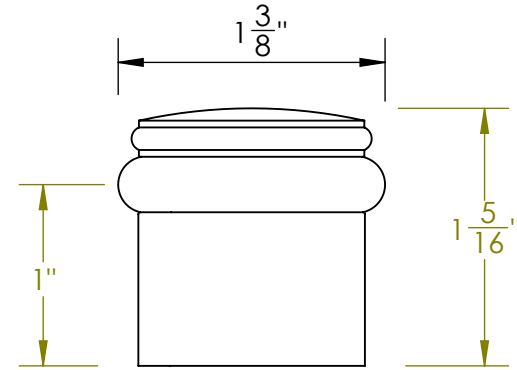

418FDSM-1

418FDSM-2

Merit Metal Products Inc.
242 Valley Road
Warrington, PA 18976
P 215-343-2500 F 215-343-4839

The information contained in this drawing is the sole intellectual property of Merit Metal Products. Any reproduction in part or as a whole without the written permission of Merit Metal Products is prohibited.

Unless Otherwise Specified:

Dimensions are in inches

All dimensions are from edge, theoretical sharp corner, or hole center.

	NAME	DATE
Drawn:	JHR	1/20/15

Comments:

TITLE:
Warrington Collection Door Stop

PART. NO.
418FDSM-1 & 418FDSM-2