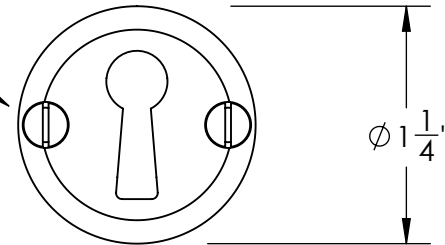

41868

#5 Screws

41869

#5 Screws

EST. 1876

Merit Metal Products Inc.
242 Valley Road
Warrington, PA 18976
P 215-343-2500 F 215-343-4839

The information contained in this drawing is the sole intellectual property of Merit Metal Products. Any reproduction in part or as a whole without the written permission of Merit Metal Products is prohibited.

Unless Otherwise Specified:

Dimensions are in inches

All dimensions are from edge, theoretical sharp corner, or hole center.

	NAME	DATE
Drawn:	JHR	1/20/15

Comments:

TITLE:
**Warrington Collection
Bit Key Escutcheon**

PART. NO.
41868 & 41869