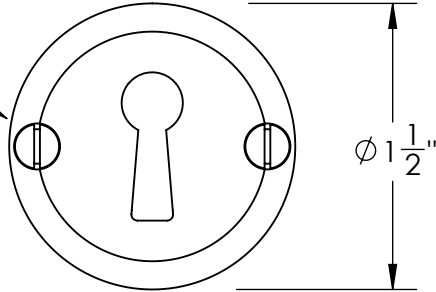

41868

#5 Screws

41869

#5 Screws

EST. 1876

Merit Metal Products Inc.
242 Valley Road
Warrington, PA 18976
P 215-343-2500 F 215-343-4839

The information contained in this drawing is the sole intellectual property of Merit Metal Products. Any reproduction in part or as a whole without the written permission of Merit Metal Products is prohibited.

Unless Otherwise Specified:

Dimensions are in inches

All dimensions are from edge, theoretical sharp corner, or hole center.

	NAME	DATE
Drawn:	JHR	1/20/15

Comments:

TITLE:
**Warrington Collection
Bit Key Escutcheon**

PART. NO.
41868 & 41869