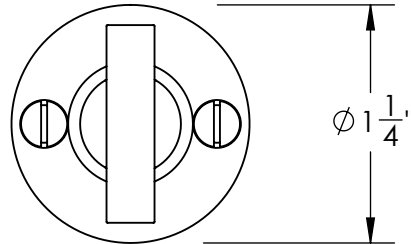

Merit Metal Products Inc.
242 Valley Road
Warrington, PA 18976
P 215-343-2500 F 215-343-4839

The information contained in this drawing is the sole intellectual property of Merit Metal Products. Any reproduction in part or as a whole without the written permission of Merit Metal Products is prohibited.

Unless Otherwise Specified:

Dimensions are in inches

All dimensions are from edge, theoretical sharp corner, or hole center.

	NAME	DATE
Drawn:	JHR	1/20/15

Comments:

TITLE: **Warrington Collection
Modern Thumbturn
with 3/16" Spindle**

PART. NO.
41756 & 41757