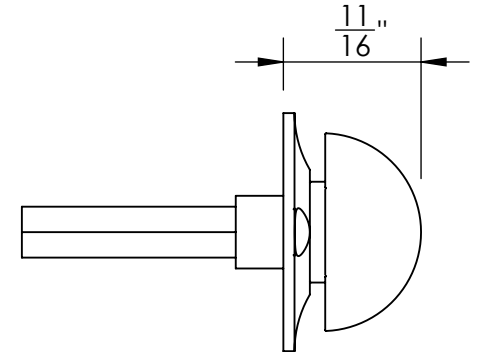

41756

#5 Screws

41757

#5 Screws

Merit Metal Products Inc.
242 Valley Road
Warrington, PA 18976
P 215-343-2500 F 215-343-4839

The information contained in this drawing is the sole intellectual property of Merit Metal Products. Any reproduction in part or as a whole without the written permission of Merit Metal Products is prohibited.

Unless Otherwise Specified:

Dimensions are in inches

All dimensions are from edge, theoretical sharp corner, or hole center.

	NAME	DATE
Drawn:	JHR	1/20/15

Comments:

TITLE: **Warrington Collection
Modern Thumbturn
with 3/16" Spindle**