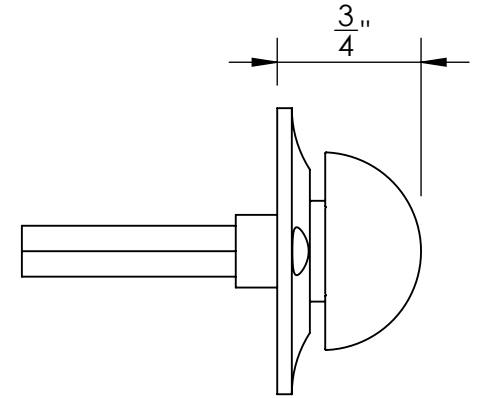

41756

#5 Screws

41757

#5 Screws

Merit Metal Products Inc.
242 Valley Road
Warrington, PA 18976
P 215-343-2500 F 215-343-4839

The information contained in this drawing is the sole intellectual property of Merit Metal Products. Any reproduction in part or as a whole without the written permission of Merit Metal Products is prohibited.

Unless Otherwise Specified:

Dimensions are in inches

All dimensions are from edge, theoretical sharp corner, or hole center.

	NAME	DATE
Drawn:	JHR	1/20/15

Comments:

TITLE: **Warrington Collection
Modern Thumbturn
with 3/16" Spindle**