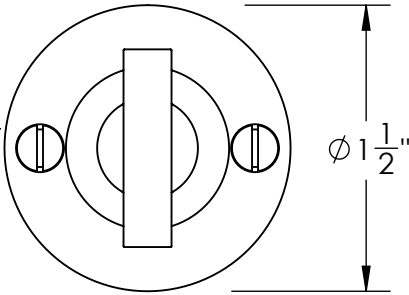

41756

#5 Screws

41757

#5 Screws

Merit Metal Products Inc.
242 Valley Road
Warrington, PA 18976
P 215-343-2500 F 215-343-4839

The information contained in this drawing is the sole intellectual property of Merit Metal Products. Any reproduction in part or as a whole without the written permission of Merit Metal Products is prohibited.

Unless Otherwise Specified:

Dimensions are in inches

All dimensions are from edge, theoretical sharp corner, or hole center.

	NAME	DATE
Drawn:	JHR	1/20/15

Comments:

TITLE: **Warrington Collection
Modern Thumbturn
with 3/16" Spindle**

PART. NO.
41756 & 41757