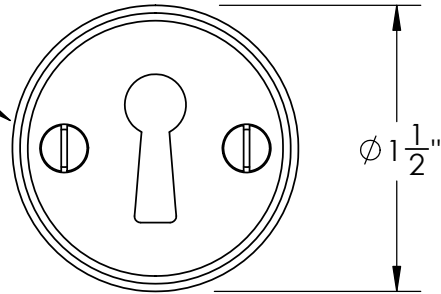

41668

#5 Screws

41669

#5 Screws

Merit Metal Products Inc.
242 Valley Road
Warrington, PA 18976
P 215-343-2500 F 215-343-4839

The information contained in this drawing is the sole intellectual property of Merit Metal Products. Any reproduction in part or as a whole without the written permission of Merit Metal Products is prohibited.

Unless Otherwise Specified:

Dimensions are in inches

All dimensions are from edge, theoretical sharp corner, or hole center.

	NAME	DATE
Drawn:	JHR	1/20/15

Comments:

TITLE:
**Warrington Collection
Bit Key Escutcheon**

PART. NO.
41668 & 41669