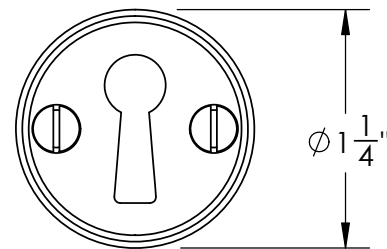

Merit Metal Products Inc.
242 Valley Road
Warrington, PA 18976
P 215-343-2500 F 215-343-4839

The information contained in this drawing is the sole intellectual property of Merit Metal Products. Any reproduction in part or as a whole without the written permission of Merit Metal Products is prohibited.

Unless Otherwise Specified:

Dimensions are in inches

All dimensions are from edge, theoretical sharp corner, or hole center.

	NAME	DATE
Drawn:	JHR	1/20/15

Comments:

TITLE:
**Warrington Collection
Bit Key Escutcheon**

PART. NO.
41668 & 41669