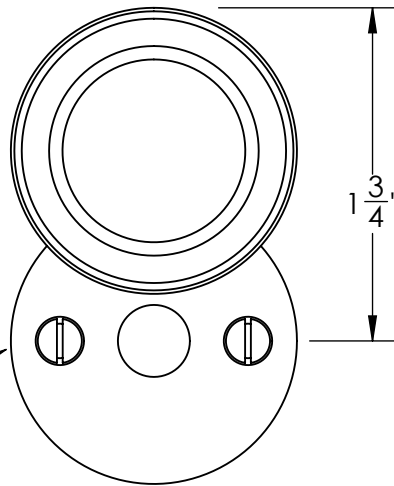

41665

#5 Screws

41666

#5 Screws

Merit Metal Products Inc.
242 Valley Road
Warrington, PA 18976
P 215-343-2500 F 215-343-4839

The information contained in this drawing is the sole intellectual property of Merit Metal Products. Any reproduction in part or as a whole without the written permission of Merit Metal Products is prohibited.

Unless Otherwise Specified:
Dimensions are in inches
All dimensions are from edge, theoretical sharp corner, or hole center.

	NAME	DATE
Drawn:	JHR	1/20/15

Comments:

TITLE: **Warrington Collection
Emergency Key Escutcheon
with Swivel Cover**

PART. NO.
41665 & 41666