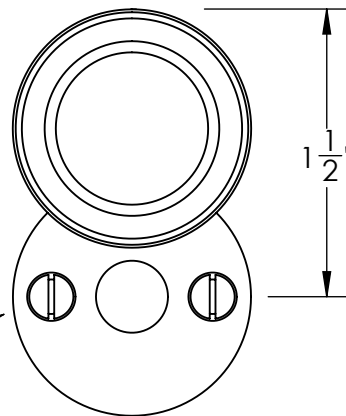

41665

#5 Screws

41666

#5 Screws

Merit Metal Products Inc.
242 Valley Road
Warrington, PA 18976
P 215-343-2500 F 215-343-4839

The information contained in this drawing is the sole intellectual property of Merit Metal Products. Any reproduction in part or as a whole without the written permission of Merit Metal Products is prohibited.

Unless Otherwise Specified:
Dimensions are in inches
All dimensions are from edge, theoretical sharp corner, or hole center.

	NAME	DATE
Drawn:	JHR	1/20/15

Comments:

TITLE: **Warrington Collection
Emergency Key Escutcheon
with Swivel Cover**

PART. NO.
41665 & 41666