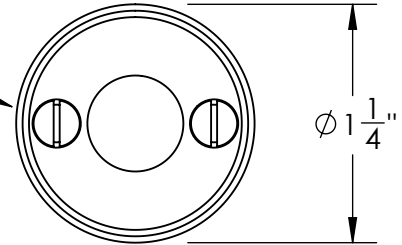

41660

#5 Screws

41661

#5 Screws

Merit Metal Products Inc.
242 Valley Road
Warrington, PA 18976
P 215-343-2500 F 215-343-4839

The information contained in this drawing is the sole intellectual property of Merit Metal Products. Any reproduction in part or as a whole without the written permission of Merit Metal Products is prohibited.

Unless Otherwise Specified:

Dimensions are in inches

All dimensions are from edge, theoretical sharp corner, or hole center.

	NAME	DATE
Drawn:	JHR	1/20/15

Comments:

TITLE: **Warrington Collection
Emergency Key
Escutcheon with Plug**

PART. NO.
41660 & 41661