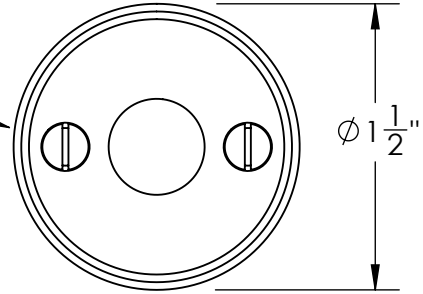

41660

#5 Screws

41661

#5 Screws

Merit Metal Products Inc.
242 Valley Road
Warrington, PA 18976
P 215-343-2500 F 215-343-4839

The information contained in this drawing is the sole intellectual property of Merit Metal Products. Any reproduction in part or as a whole without the written permission of Merit Metal Products is prohibited.

Unless Otherwise Specified:

Dimensions are in inches

All dimensions are from edge, theoretical sharp corner, or hole center.

	NAME	DATE
Drawn:	JHR	1/20/15

Comments:

TITLE: **Warrington Collection
Emergency Key
Escutcheon with Plug**

PART. NO.
41660 & 41661