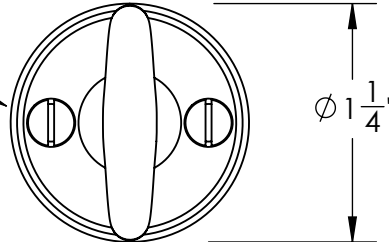

Merit Metal Products Inc.
242 Valley Road
Warrington, PA 18976
P 215-343-2500 F 215-343-4839

The information contained in this drawing is the sole intellectual property of Merit Metal Products. Any reproduction in part or as a whole without the written permission of Merit Metal Products is prohibited.

Unless Otherwise Specified:

Dimensions are in inches

All dimensions are from edge, theoretical sharp corner, or hole center.

	NAME	DATE
Drawn:	JHR	1/20/15

Comments:

TITLE: **Warrington Collection
Crescent Thumbturn
with 3/16" Spindle**

PART. NO.
41650 & 41651