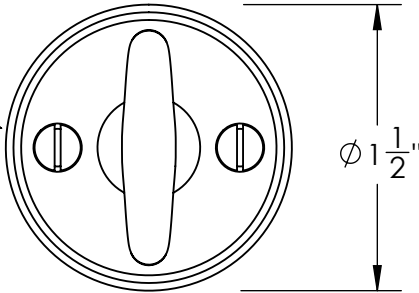

41650

#5 Screws

41651

#5 Screws

Merit Metal Products Inc.
242 Valley Road
Warrington, PA 18976
P 215-343-2500 F 215-343-4839

The information contained in this drawing is the sole intellectual property of Merit Metal Products. Any reproduction in part or as a whole without the written permission of Merit Metal Products is prohibited.

Unless Otherwise Specified:

Dimensions are in inches

All dimensions are from edge, theoretical sharp corner, or hole center.

	NAME	DATE
Drawn:	JHR	1/20/15

Comments:

TITLE: **Warrington Collection
Crescent Thumbturn
with 3/16" Spindle**

PART. NO.
41650 & 41651