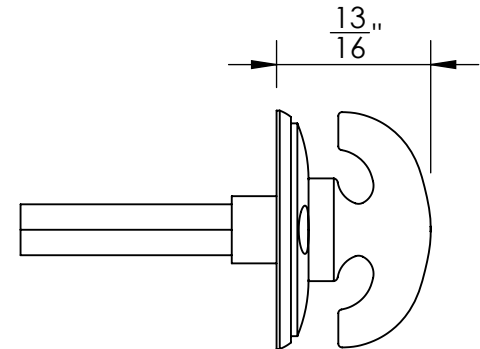

41650

#5 Screws

41651

#5 Screws

Merit Metal Products Inc.  
242 Valley Road  
Warrington, PA 18976  
P 215-343-2500 F 215-343-4839

The information contained in this drawing is the sole intellectual property of Merit Metal Products. Any reproduction in part or as a whole without the written permission of Merit Metal Products is prohibited.

Unless Otherwise Specified:

Dimensions are in inches

All dimensions are from edge, theoretical sharp corner, or hole center.

	NAME	DATE
Drawn:	JHR	1/20/15

Comments:

TITLE: **Warrington Collection  
Crescent Thumbturn  
with 3/16" Spindle**