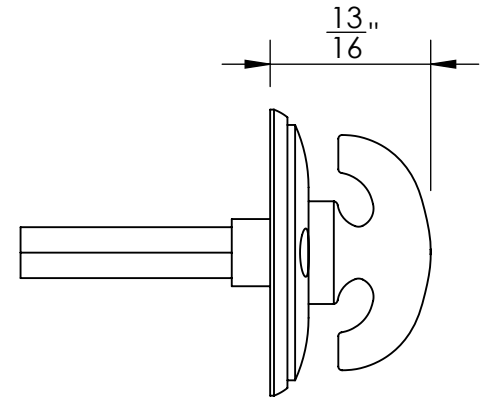

41650

#5 Screws

41651

#5 Screws

Merit Metal Products Inc.  
242 Valley Road  
Warrington, PA 18976  
P 215-343-2500 F 215-343-4839

The information contained in this drawing is the sole intellectual property of Merit Metal Products. Any reproduction in part or as a whole without the written permission of Merit Metal Products is prohibited.

Unless Otherwise Specified:

Dimensions are in inches

All dimensions are from edge, theoretical sharp corner, or hole center.

	NAME	DATE
Drawn:	JHR	1/20/15

Comments:

TITLE: **Warrington Collection  
Crescent Thumbturn  
with 3/16" Spindle**

PART. NO.  
**41650 & 41651**