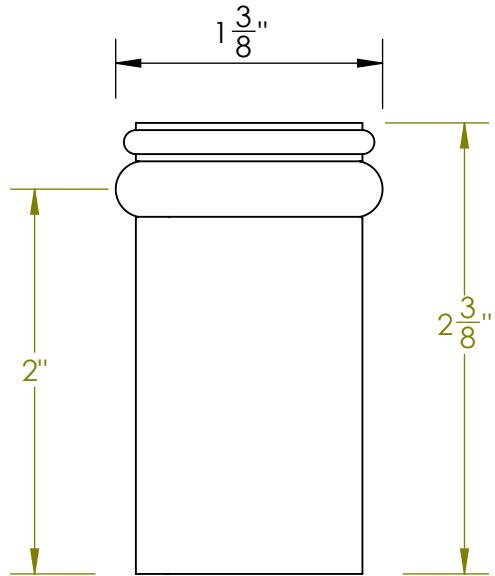

415FDSM-1

415FDSM-2

Merit Metal Products Inc.
242 Valley Road
Warrington, PA 18976
P 215-343-2500 F 215-343-4839

The information contained in this drawing is the sole intellectual property of Merit Metal Products. Any reproduction in part or as a whole without the written permission of Merit Metal Products is prohibited.

Unless Otherwise Specified:

Dimensions are in inches

All dimensions are from edge, theoretical sharp corner, or hole center.

	NAME	DATE
Drawn:	JHR	1/20/15
Comments:		

TITLE:
Warrington Collection Door Stop

PART. NO.
415FDSM-1 & 415FDSM-2