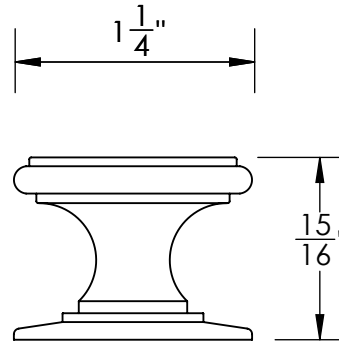

41570-1.25