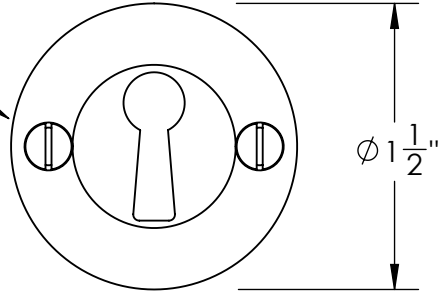

41568

#5 Screws

Ø 1 1/2"

3/16"

41569

#5 Screws

Ø 1 1/4"

3/16"

Unless Otherwise Specified:

Dimensions are in inches

All dimensions are from edge, theoretical sharp corner, or hole center.

	NAME	DATE
Drawn:	JHR	1/20/15

Comments:

TITLE:
**Warrington Collection
Bit Key Escutcheon**