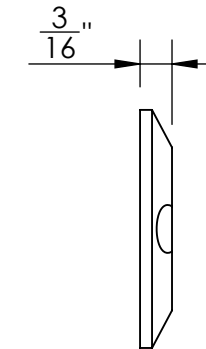

41568

#5 Screws

Ø 1 1/2"

3/16"

41569

#5 Screws

Ø 1 1/4"

3/16"

Unless Otherwise Specified:

Dimensions are in inches

All dimensions are from edge, theoretical sharp corner, or hole center.

	NAME	DATE
Drawn:	JHR	1/20/15

Comments:

TITLE:
**Warrington Collection
Bit Key Escutcheon**