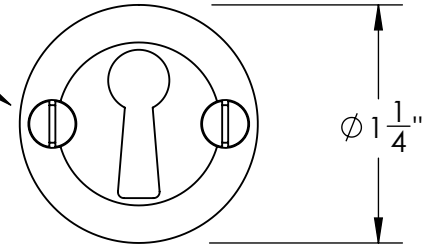

41568

#5 Screws

Ø 1 1/2"

3/16"

41569

#5 Screws

Ø 1 1/4"

3/16"

Unless Otherwise Specified:

Dimensions are in inches

All dimensions are from edge, theoretical sharp corner, or hole center.

	NAME	DATE
Drawn:	JHR	1/20/15

Comments:

TITLE:
**Warrington Collection
Bit Key Escutcheon**