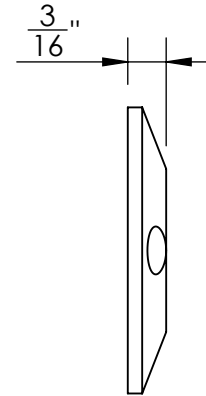

41568

#5 Screws

Ø 1 1/2"

3/16"

41569

#5 Screws

Ø 1 1/4"

3/16"

Unless Otherwise Specified:

Dimensions are in inches

All dimensions are from edge, theoretical sharp corner, or hole center.

	NAME	DATE
Drawn:	JHR	1/20/15

Comments:

TITLE:
**Warrington Collection
Bit Key Escutcheon**