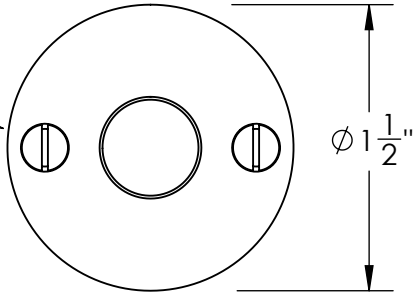

41560

#5 Screws

41561

#5 Screws

Merit Metal Products Inc.
242 Valley Road
Warrington, PA 18976
P 215-343-2500 F 215-343-4839

The information contained in this drawing is the sole intellectual property of Merit Metal Products. Any reproduction in part or as a whole without the written permission of Merit Metal Products is prohibited.

Unless Otherwise Specified:

Dimensions are in inches

All dimensions are from edge, theoretical sharp corner, or hole center.

	NAME	DATE
Drawn:	JHR	1/20/15

Comments:

TITLE: **Warrington Collection
Emergency Key
Escutcheon with Plug**

PART. NO.
41560 & 41561