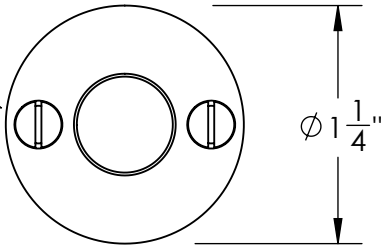

Merit Metal Products Inc.
242 Valley Road
Warrington, PA 18976
P 215-343-2500 F 215-343-4839

The information contained in this drawing is the sole intellectual property of Merit Metal Products. Any reproduction in part or as a whole without the written permission of Merit Metal Products is prohibited.

Unless Otherwise Specified:

Dimensions are in inches

All dimensions are from edge, theoretical sharp corner, or hole center.

	NAME	DATE
Drawn:	JHR	1/20/15

Comments:

TITLE: **Warrington Collection
Emergency Key
Escutcheon with Plug**

PART. NO.
41560 & 41561