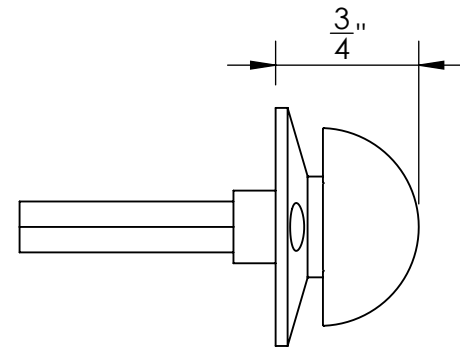

Merit Metal Products Inc.
242 Valley Road
Warrington, PA 18976
P 215-343-2500 F 215-343-4839

The information contained in this drawing is the sole intellectual property of Merit Metal Products. Any reproduction in part or as a whole without the written permission of Merit Metal Products is prohibited.

Unless Otherwise Specified:

Dimensions are in inches

All dimensions are from edge, theoretical sharp corner, or hole center.

	NAME	DATE
Drawn:	JHR	1/20/15

Comments:

TITLE: **Warrington Collection
Modern Thumbturn
with 3/16" Spindle**

PART. NO.

41556 & 41557