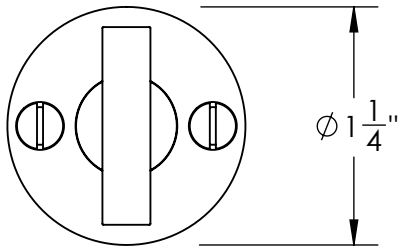

Merit Metal Products Inc.
242 Valley Road
Warrington, PA 18976
P 215-343-2500 F 215-343-4839

The information contained in this drawing is the sole intellectual property of Merit Metal Products. Any reproduction in part or as a whole without the written permission of Merit Metal Products is prohibited.

Unless Otherwise Specified:

Dimensions are in inches

All dimensions are from edge, theoretical sharp corner, or hole center.

	NAME	DATE
Drawn:	JHR	1/20/15

Comments:

TITLE: **Warrington Collection
Modern Thumbturn
with 3/16" Spindle**

PART. NO.

41556 & 41557