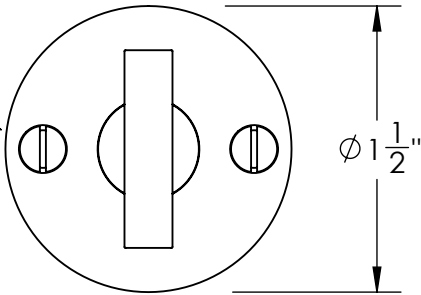

41556

#5 Screws

41557

#5 Screws

Merit Metal Products Inc.
242 Valley Road
Warrington, PA 18976
P 215-343-2500 F 215-343-4839

The information contained in this drawing is the sole intellectual property of Merit Metal Products. Any reproduction in part or as a whole without the written permission of Merit Metal Products is prohibited.

Unless Otherwise Specified:

Dimensions are in inches

All dimensions are from edge, theoretical sharp corner, or hole center.

	NAME	DATE
Drawn:	JHR	1/20/15

Comments:

TITLE: **Warrington Collection
Modern Thumbturn
with 3/16" Spindle**

PART. NO.

41556 & 41557