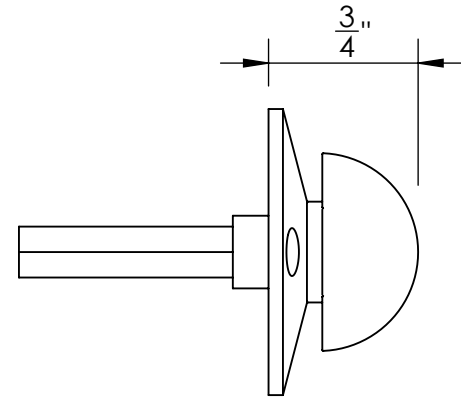

41556

#5 Screws

41557

#5 Screws

Merit Metal Products Inc.
242 Valley Road
Warrington, PA 18976
P 215-343-2500 F 215-343-4839

The information contained in this drawing is the sole intellectual property of Merit Metal Products. Any reproduction in part or as a whole without the written permission of Merit Metal Products is prohibited.

Unless Otherwise Specified:

Dimensions are in inches

All dimensions are from edge, theoretical sharp corner, or hole center.

	NAME	DATE
Drawn:	JHR	1/20/15

Comments:

TITLE: **Warrington Collection
Modern Thumbturn
with 3/16" Spindle**

PART. NO.

41556 & 41557