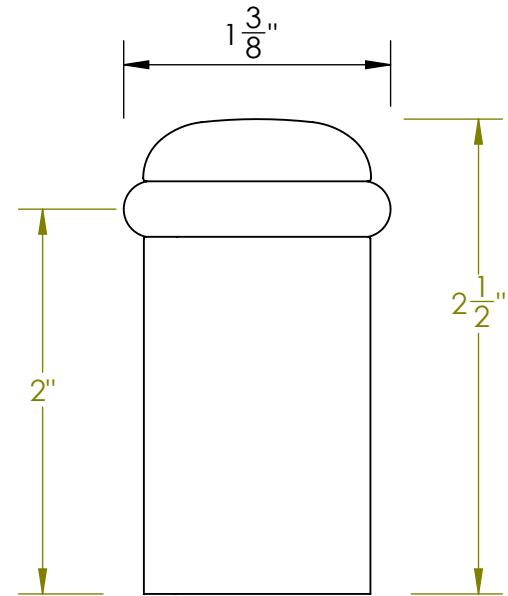

414FDSM-1

414FDSM-2

Merit Metal Products Inc.
242 Valley Road
Warrington, PA 18976
P 215-343-2500 F 215-343-4839

The information contained in this drawing is the sole intellectual property of Merit Metal Products. Any reproduction in part or as a whole without the written permission of Merit Metal Products is prohibited.

Unless Otherwise Specified:

Dimensions are in inches

All dimensions are from edge, theoretical sharp corner, or hole center.

	NAME	DATE
Drawn:	JHR	1/20/15

Comments:

TITLE:
Warrington Collection Door Stop

PART. NO.
414FDSM-1 & 414FDSM-2