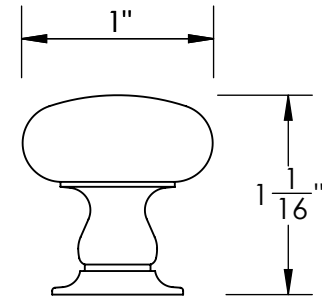

41470-1

Merit Metal Products Inc.
242 Valley Road
Warrington, PA 18976
P 215-343-2500 F 215-343-4839

The information contained in this drawing is the sole intellectual property of Merit Metal Products. Any reproduction in part or as a whole without the written permission of Merit Metal Products is prohibited.

Unless Otherwise Specified:

Dimensions are in inches

All dimensions are from edge, theoretical sharp corner, or hole center.

	NAME	DATE
Drawn:	JHR	1/20/15
Comments:		

TITLE:
**Warrington Collection
Cabinet Knob**

PART. NO.
**41470-.75   41470-1
41470-1.25   41470-1.5**