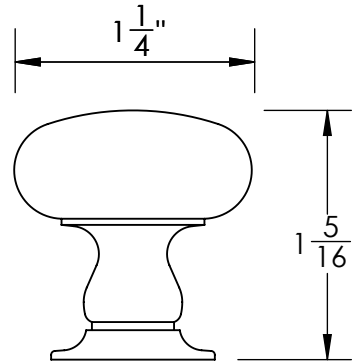

41470-1.25