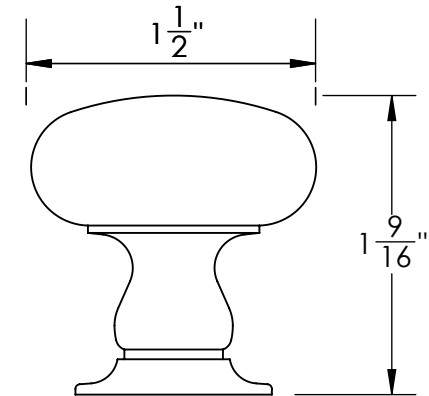

41470-1.5

Merit Metal Products Inc.
242 Valley Road
Warrington, PA 18976
P 215-343-2500 F 215-343-4839

The information contained in this drawing is the sole intellectual property of Merit Metal Products. Any reproduction in part or as a whole without the written permission of Merit Metal Products is prohibited.

Unless Otherwise Specified:

Dimensions are in inches

All dimensions are from edge, theoretical sharp corner, or hole center.

	NAME	DATE
Drawn:	JHR	1/20/15
Comments:		

TITLE:
**Warrington Collection
Cabinet Knob**

PART. NO.
**41470-.75   41470-1
41470-1.25   41470-1.5**