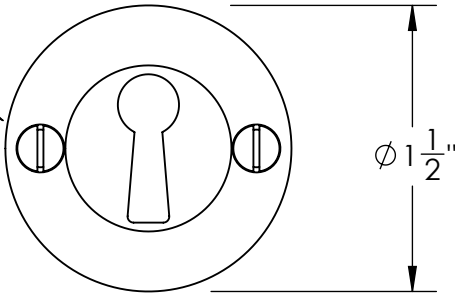

41468

#5 Screws

41469

#5 Screw

Merit Metal Products Inc.
242 Valley Road
Warrington, PA 18976
P 215-343-2500 F 215-343-4839

The information contained in this drawing is the sole intellectual property of Merit Metal Products. Any reproduction in part or as a whole without the written permission of Merit Metal Products is prohibited.

Unless Otherwise Specified:

Dimensions are in inches

All dimensions are from edge, theoretical sharp corner, or hole center.

	NAME	DATE
Drawn:	JHR	1/20/15

Comments:

TITLE:
**Warrington Collection
Bit Key Escutcheon**

PART. NO.
41468 & 41469