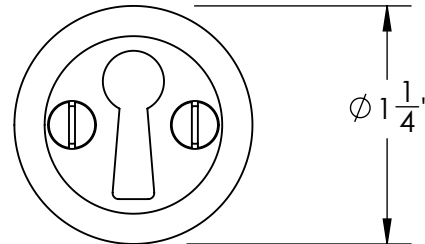

Merit Metal Products Inc.
242 Valley Road
Warrington, PA 18976
P 215-343-2500 F 215-343-4839

The information contained in this drawing is the sole intellectual property of Merit Metal Products. Any reproduction in part or as a whole without the written permission of Merit Metal Products is prohibited.

Unless Otherwise Specified:

Dimensions are in inches

All dimensions are from edge, theoretical sharp corner, or hole center.

	NAME	DATE
Drawn:	JHR	1/20/15

Comments:

TITLE:
**Warrington Collection
Bit Key Escutcheon**

PART. NO.
41468 & 41469