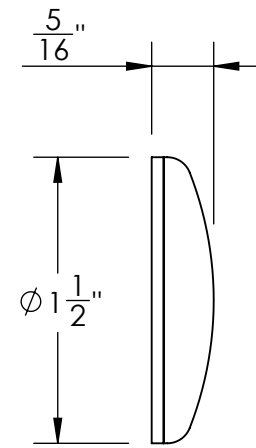

41465

#5 Screws

41466

#5 Screws

MERIT
EST. 1876

Merit Metal Products Inc.
242 Valley Road
Warrington, PA 18976
P 215-343-2500 F 215-343-4839

The information contained in this drawing is the sole intellectual property of Merit Metal Products. Any reproduction in part or as a whole without the written permission of Merit Metal Products is prohibited.

Unless Otherwise Specified:

Dimensions are in inches

All dimensions are from edge, theoretical sharp corner, or hole center.

	NAME	DATE
Drawn:	JHR	1/20/15

Comments:

TITLE: **Warrington Collection
Emergency Key Escutcheon
with Swivel Cover**

PART. NO.

41465 & 41466