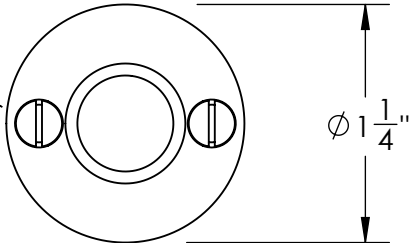

41460

#5 Screws

41461

#5 Screws

Merit Metal Products Inc.
242 Valley Road
Warrington, PA 18976
P 215-343-2500 F 215-343-4839

The information contained in this drawing is the sole intellectual property of Merit Metal Products. Any reproduction in part or as a whole without the written permission of Merit Metal Products is prohibited.

Unless Otherwise Specified:

Dimensions are in inches

All dimensions are from edge, theoretical sharp corner, or hole center.

	NAME	DATE
Drawn:	JHR	1/20/15

Comments:

TITLE: **Warrington Collection
Emergency Key
Escutcheon with Plug**

PART. NO.
41460 & 41461