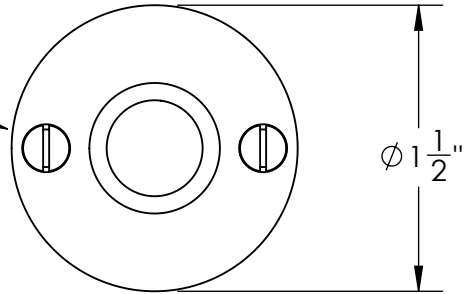

41460

#5 Screws

41461

#5 Screws

Merit Metal Products Inc.
242 Valley Road
Warrington, PA 18976
P 215-343-2500 F 215-343-4839

The information contained in this drawing is the sole intellectual property of Merit Metal Products. Any reproduction in part or as a whole without the written permission of Merit Metal Products is prohibited.

Unless Otherwise Specified:

Dimensions are in inches

All dimensions are from edge, theoretical sharp corner, or hole center.

	NAME	DATE
Drawn:	JHR	1/20/15

Comments:

TITLE: **Warrington Collection
Emergency Key
Escutcheon with Plug**

PART. NO.
41460 & 41461