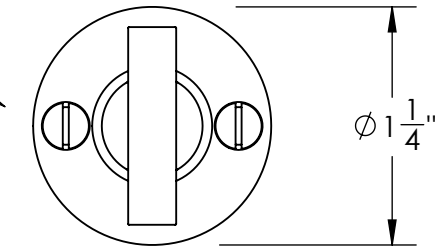

EST. 1876

Merit Metal Products Inc.
242 Valley Road
Warrington, PA 18976
P 215-343-2500 F 215-343-4839

The information contained in this drawing is the sole intellectual property of Merit Metal Products. Any reproduction in part or as a whole without the written permission of Merit Metal Products is prohibited.

Unless Otherwise Specified:

Dimensions are in inches

All dimensions are from edge, theoretical sharp corner, or hole center.

	NAME	DATE
Drawn:	JHR	1/20/15

Comments:

TITLE: **Warrington Collection
Modern Thumbturn
with 3/16" Spindle**

PART. NO.
41456 & 41457