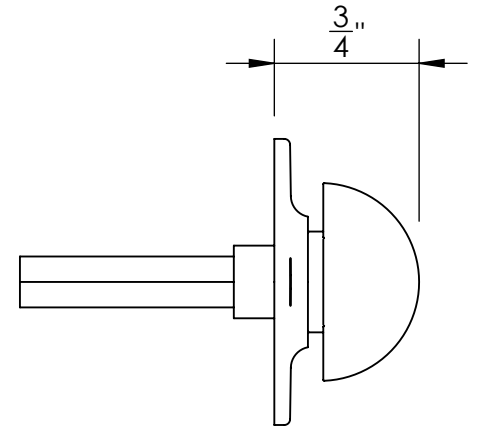

41456

#5 Screws

41457

#5 Screws

EST. 1876

Merit Metal Products Inc.
242 Valley Road
Warrington, PA 18976
P 215-343-2500 F 215-343-4839

The information contained in this drawing is the sole intellectual property of Merit Metal Products. Any reproduction in part or as a whole without the written permission of Merit Metal Products is prohibited.

Unless Otherwise Specified:

Dimensions are in inches

All dimensions are from edge, theoretical sharp corner, or hole center.

	NAME	DATE
Drawn:	JHR	1/20/15

Comments:

TITLE: **Warrington Collection
Modern Thumbturn
with 3/16" Spindle**

PART. NO.
41456 & 41457