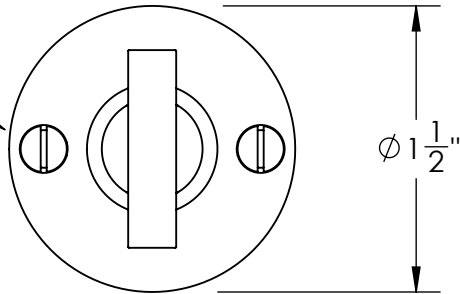

41456

#5 Screws

41457

#5 Screws

EST. 1876

Merit Metal Products Inc.
242 Valley Road
Warrington, PA 18976
P 215-343-2500 F 215-343-4839

The information contained in this drawing is the sole intellectual property of Merit Metal Products. Any reproduction in part or as a whole without the written permission of Merit Metal Products is prohibited.

Unless Otherwise Specified:

Dimensions are in inches

All dimensions are from edge, theoretical sharp corner, or hole center.

	NAME	DATE
Drawn:	JHR	1/20/15

Comments:

TITLE: **Warrington Collection
Modern Thumbturn
with 3/16" Spindle**

PART. NO.
41456 & 41457