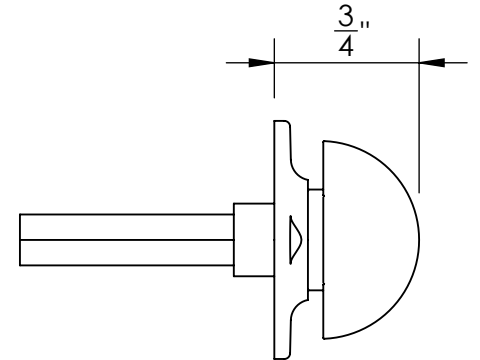

41457

#5 Screws