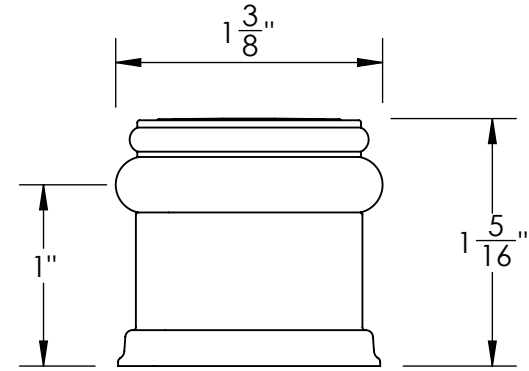

413FDS-1

413FDS-2

Merit Metal Products Inc.
242 Valley Road
Warrington, PA 18976
P 215-343-2500 F 215-343-4839

The information contained in this drawing is the sole intellectual property of Merit Metal Products. Any reproduction in part or as a whole without the written permission of Merit Metal Products is prohibited.

Unless Otherwise Specified:

Dimensions are in inches

All dimensions are from edge, theoretical sharp corner, or hole center.

	NAME	DATE
Drawn:	JHR	1/20/15

Comments:

TITLE:
Warrington Collection Door Stop

PART. NO.
413FDS-1 & 413FDS-2