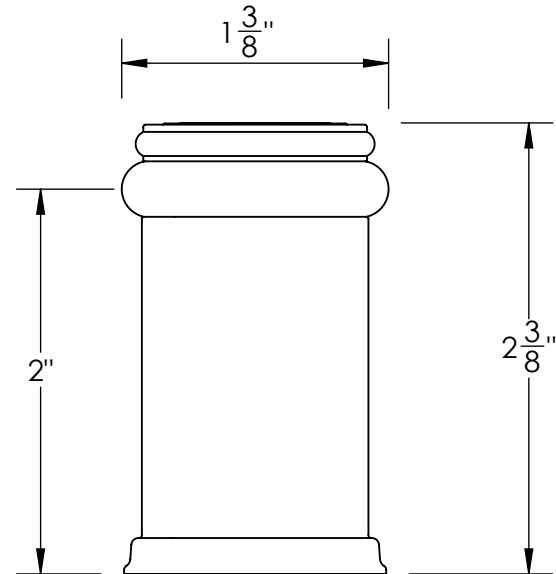

413FDS-1

413FDS-2

Merit Metal Products Inc.
242 Valley Road
Warrington, PA 18976
P 215-343-2500 F 215-343-4839

The information contained in this drawing is the sole intellectual property of Merit Metal Products. Any reproduction in part or as a whole without the written permission of Merit Metal Products is prohibited.

Unless Otherwise Specified:

Dimensions are in inches

All dimensions are from edge, theoretical sharp corner, or hole center.

	NAME	DATE
Drawn:	JHR	1/20/15

Comments:

TITLE:
Warrington Collection Door Stop

PART. NO.
413FDS-1 & 413FDS-2