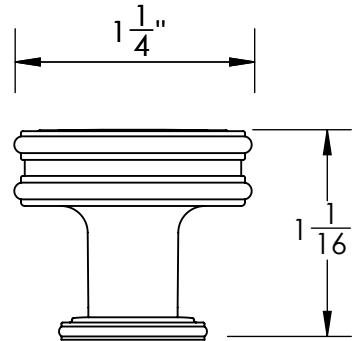

41370-1.25