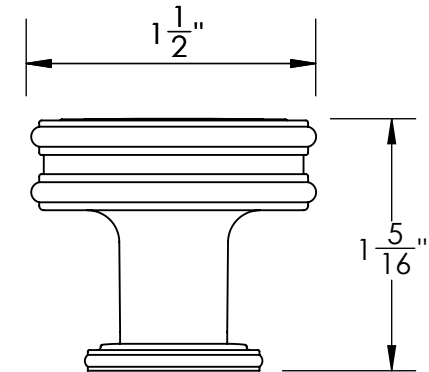

41370-1.5

Merit Metal Products Inc.
242 Valley Road
Warrington, PA 18976
P 215-343-2500 F 215-343-4839

The information contained in this drawing is the sole intellectual property of Merit Metal Products. Any reproduction in part or as a whole without the written permission of Merit Metal Products is prohibited.

Unless Otherwise Specified:

Dimensions are in inches

All dimensions are from edge, theoretical sharp corner, or hole center.

	NAME	DATE
Drawn:	JHR	1/20/15

Comments:

TITLE:
**Warrington Collection
Cabinet Knob**

PART. NO.
**41370-.75   41370-1
41370-1.25   41370-1.5**