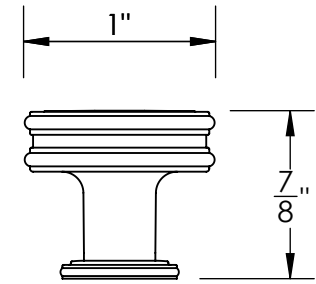

41370-1

Merit Metal Products Inc.
242 Valley Road
Warrington, PA 18976
P 215-343-2500 F 215-343-4839

The information contained in this drawing is the sole intellectual property of Merit Metal Products. Any reproduction in part or as a whole without the written permission of Merit Metal Products is prohibited.

Unless Otherwise Specified:

Dimensions are in inches

All dimensions are from edge, theoretical sharp corner, or hole center.

	NAME	DATE
Drawn:	JHR	1/20/15

Comments:

TITLE:
**Warrington Collection
Cabinet Knob**

PART. NO.
**41370-.75   41370-1
41370-1.25   41370-1.5**