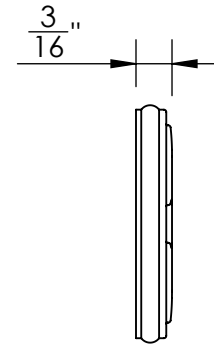

41368

#5 Screws

41369

#5 Screws

Merit Metal Products Inc.
242 Valley Road
Warrington, PA 18976
P 215-343-2500 F 215-343-4839

The information contained in this drawing is the sole intellectual property of Merit Metal Products. Any reproduction in part or as a whole without the written permission of Merit Metal Products is prohibited.

Unless Otherwise Specified:

Dimensions are in inches

All dimensions are from edge, theoretical sharp corner, or hole center.

	NAME	DATE
Drawn:	JHR	1/20/15

Comments:

TITLE:
**Warrington Collection
Bit Key Escutcheon**