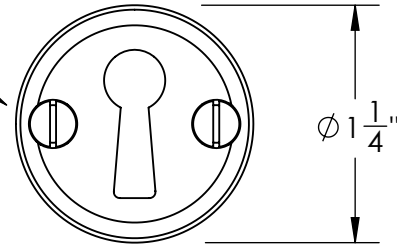

Merit Metal Products Inc.
242 Valley Road
Warrington, PA 18976
P 215-343-2500 F 215-343-4839

The information contained in this drawing is the sole intellectual property of Merit Metal Products. Any reproduction in part or as a whole without the written permission of Merit Metal Products is prohibited.

Unless Otherwise Specified:

Dimensions are in inches

All dimensions are from edge, theoretical sharp corner, or hole center.

	NAME	DATE
Drawn:	JHR	1/20/15

Comments:

TITLE:
**Warrington Collection
Bit Key Escutcheon**

PART. NO.
41368 & 41369