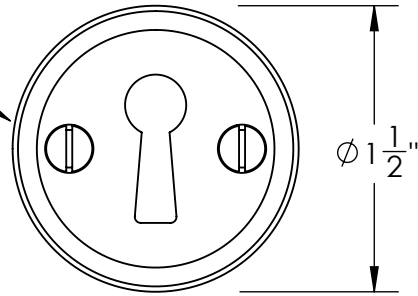

41368

#5 Screws

41369

#5 Screws

Merit Metal Products Inc.
242 Valley Road
Warrington, PA 18976
P 215-343-2500 F 215-343-4839

The information contained in this drawing is the sole intellectual property of Merit Metal Products. Any reproduction in part or as a whole without the written permission of Merit Metal Products is prohibited.

Unless Otherwise Specified:

Dimensions are in inches

All dimensions are from edge, theoretical sharp corner, or hole center.

	NAME	DATE
Drawn:	JHR	1/20/15

Comments:

TITLE:
**Warrington Collection
Bit Key Escutcheon**

PART. NO.
41368 & 41369