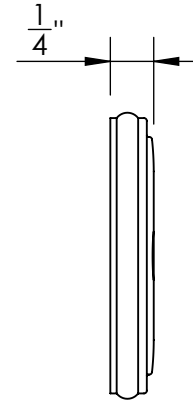

41368

#5 Screws

41369

#5 Screws

Merit Metal Products Inc.
242 Valley Road
Warrington, PA 18976
P 215-343-2500 F 215-343-4839

The information contained in this drawing is the sole intellectual property of Merit Metal Products. Any reproduction in part or as a whole without the written permission of Merit Metal Products is prohibited.

Unless Otherwise Specified:

Dimensions are in inches

All dimensions are from edge, theoretical sharp corner, or hole center.

	NAME	DATE
Drawn:	JHR	1/20/15

Comments:

TITLE:
**Warrington Collection
Bit Key Escutcheon**

PART. NO.
41368 & 41369